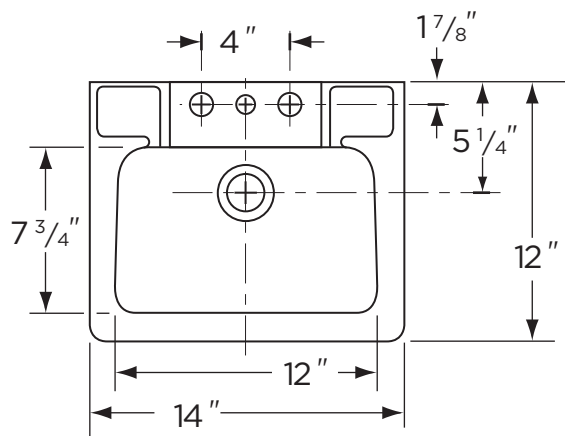

VITREOUS CHINA

LAVATORY
12-354

LAVATORIES

TOILETS

BIDETS / URINALS

CAST IRON

WEST POINT™ SPACE SAVER Ledge Type

Features:

- 14" x 12" Wall-Hung Lavatory
- 4" Faucet Centers
- 12" x 7 3/4" Bowl
- Two Integral Self-Draining Soap Dishes
- Front Overflow
- Fast Aligning One-Piece Wall Hanger

Dimensions:

Height ..... 8 1/8"
Width ..... 14"
Depth ..... 12"
Shipping Weight ..... 19 lbs

Warranty:

- Limited Lifetime Warranty

www.gerberonline.com