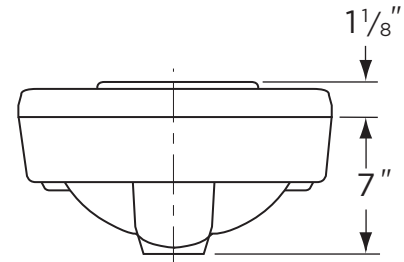

VITREOUS CHINA

LAVATORY
12-354

LAVATORIES

TOILETS

BIDETS / URINALS

CAST IRON

WEST POINT™ SPACE SAVER Ledge Type

Features:

- 14" x 12" Wall-Hung Lavatory
- 4" Faucet Centers
- 12" x 7 3/4" Bowl
- Two Integral Self-Draining Soap Dishes
- Front Overflow
- Fast Aligning One-Piece Wall Hanger

Dimensions:

Height ..... 8 1/8"
Width ..... 14"
Depth ..... 12"
Shipping Weight ..... 19 lbs

Warranty:

- Limited Lifetime Warranty

www.gerberonline.com