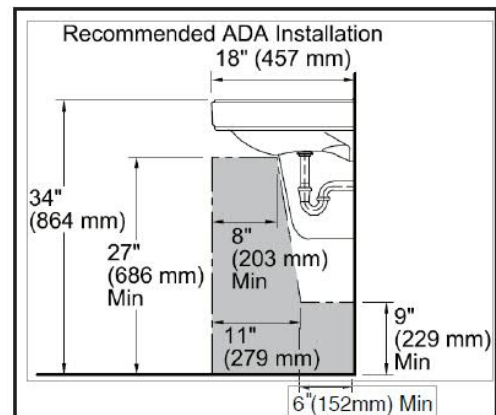

VITREOUS CHINA

LAVATORY
12-354

LAVATORIES

TOILETS

BIDETS / URINALS

CAST IRON

WEST POINT™ SPACE SAVER Ledge Type

Features:

- 14" x 12" Wall-Hung Lavatory
- 4" Faucet Centers
- 12" x 7 3/4" Bowl
- Two Integral Self-Draining Soap Dishes
- Front Overflow
- Fast Aligning One-Piece Wall Hanger

Dimensions:

Height ..... 8 1/8"
Width ..... 14"
Depth ..... 12"
Shipping Weight ..... 19 lbs

Warranty:

- Limited Lifetime Warranty

www.gerberonline.com