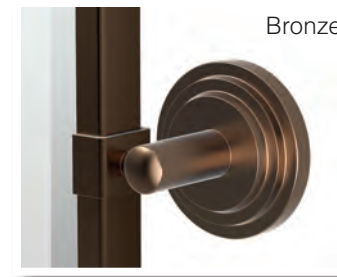

Bronze

Pivoting Mirrors