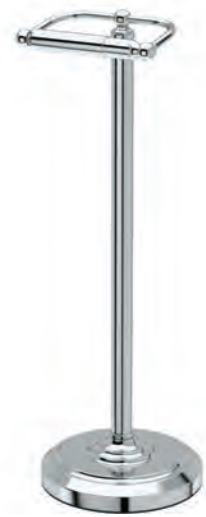

Corner Shower Basket
 Stainless Steel Construction
 With concealed mounting
 9¾" W.
 # 1497 Chrome
 # 1514 Satin Nickel

Bathroom Essentials

NEW

Tissue Holder Stand
22½" H.
1431C Chrome
1431SN Satin Nickel

Matches Latitude²
Bath Accessories
See page 1 for more

Tissue Holder Stand
22½" H.
1437C Chrome
1437SN Satin Nickel

Matches Latitude²
Bath Accessories
See page 1 for more

NEW

Tissue Holder Stand
23¾" H.
1435C Chrome
1435SN Satin Nickel

Tissue Holder Stand
22" H.
1436C Chrome
1436SN Satin Nickel
1436BZ Bronze
1436 Polished Brass

NEW

Slender Brush Holder
Stainless Steel Construction
15" H., 3¾" dia.
1481 Chrome
1482 Satin Nickel

Matches Latitude²
Bath Accessories
See page 1 for more

Toilet Brush Holder
16" H.
1484 Chrome
1485 Satin Nickel

NEW

Tissue Holder with Mobile Shelf
For cell phone and other mobile devices
7" W., 4¼"D.
1420 Chrome
1420SN Satin Nickel

Matches Latitude²
Bath Accessories
See page 1 for more