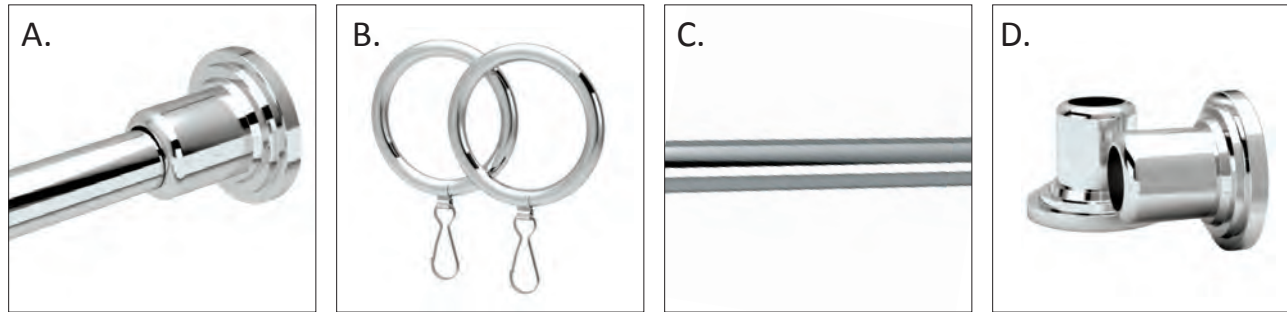

Solid Brass Shower Accessories

A. Shower Rod Set Rod and Ends
819 Chrome
821 Satin Nickel
820 Bronze

B. Curtain Ring: set of 2
1½" dia.
834 Chrome
835 Satin Nickel
831 Bronze

C. Shower Rod
1" dia., 6ft L.
813 Chrome
801 Satin Nickel

D. Shower Rod Ends: set of 2
Holds 1" dia. Shower Rod
829 Chrome
830 Satin Nickel