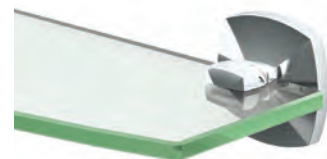

Glass Shelf

20 1/2" L., 5 1/4" D.,
8mm Tempered Glass
4146 Chrome
4156 Satin Nickel

Curved Glass Shelf