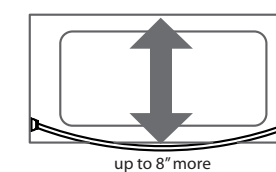

Shower Curtain & Curtain rings not included

HOTEL COMFORT

What makes your hotel shower experience so memorable?

It's the special attention to the details.

We are bringing the comfort of a first class luxurious shower experience to you with these Gatco's **HOTEL COMFORT** shower accessories.