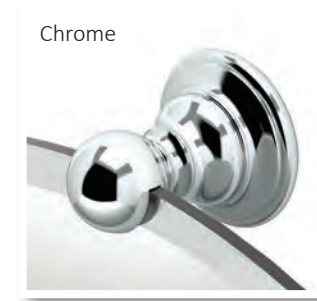

Tissue Holder

Euro Style, 7" W.
4843 Chrome

Chrome
Frameless

Satin Nickel
Framed

Fixed Mount Classical Mirror

19½" W. x 26½" H.
#1565 Chrome
#1566 Satin Nickel
#1567 Bronze

Chrome

Satin Nickel