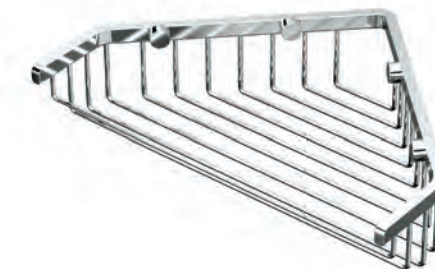

Corner Shower Basket
Stainless Steel Construction
With concealed mounting
9¾" W.
1497 Chrome
1514 Satin Nickel