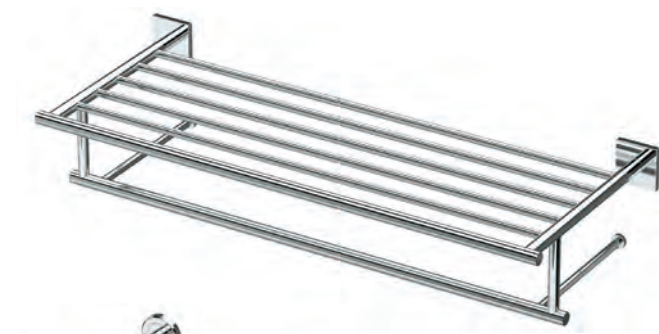

Matches Elevate Bath Accessories
See page 5