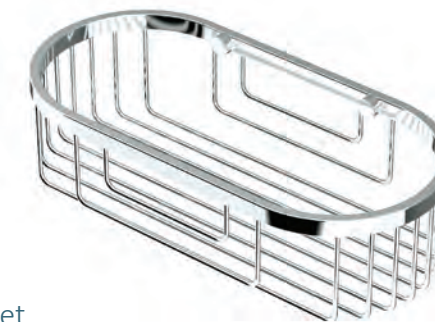

Oval Shower Basket
Stainless Steel Construction
With concealed mounting
9¾" W.
1576 Chrome
1577 Satin Nickel