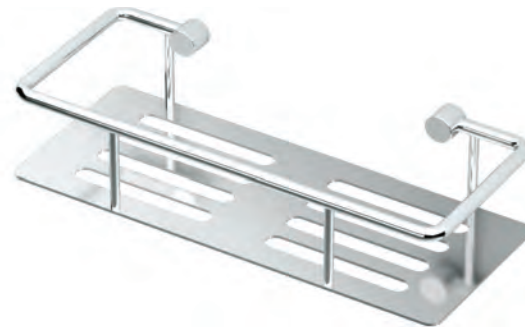

NEW
Elegant Shower Shelf
Stainless Steel Construction
With concealed mounting
10" L.
1432 Chrome
1433 Brushed