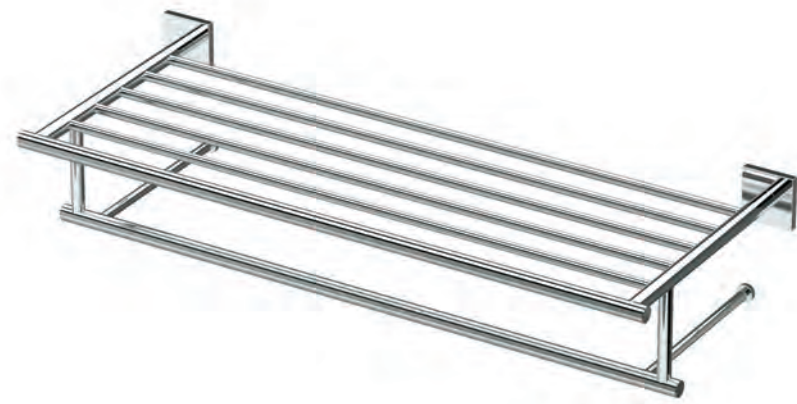

NEW

Minimalist Towel Rack

Stainless Steel Construction
26" L., 5 1/4" H.
4057 Chrome
4077 Satin Nickel