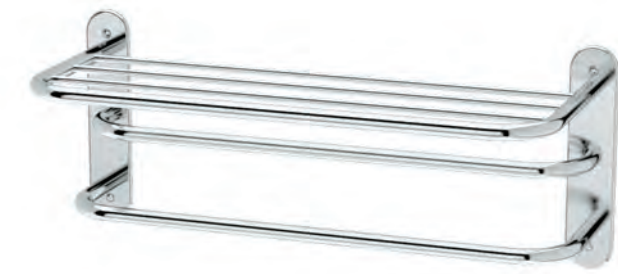

Premier Railing Shelf

Solid Brass Construction
20" L., 6" D.
1465 Chrome

Premier Adjustable Shelf

Solid Brass Construction
20½" L., 25" H., 5¼" D.
1394 Chrome

Premier Adjustable Shelf

Solid Brass Construction
20½" L., 25" H., 5¼" D.
1395 Chrome & Porcelain
Matches Franciscan Bath Accessories
See page 31

Matches Elevate Bath Accessories
 See page 5

NEW
Hotel Towel Centre
 20¾" W., 21" H.
 # 1588 Chrome
 # 1589 Satin Nickel

Matches Glam Bath Accessories
 See page 8

Hotel Towel Centre
 20¾" W., 21" H.
 # 1553 Chrome
 # 1554 Satin Nickel
 Matches Latitude² Bath Accessories
 See page 1