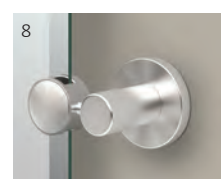

All designs are exclusive property of Gatco®, Inc. www.gatcoinc.com