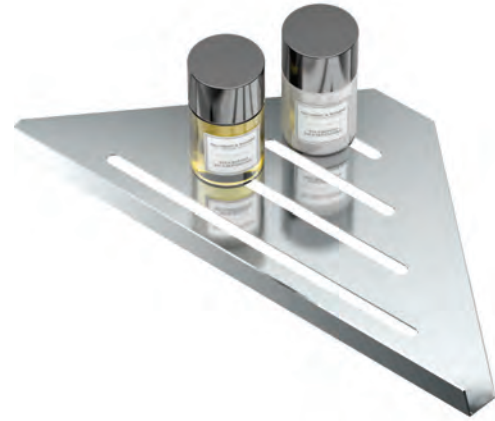

Shower Curtain & Curtain rings not included

HOTEL COMFORT

What makes your hotel shower experience so memorable?

It's the special attention to the details.

We are bringing the comfort of a first class luxurious shower experience to you with these Gatco's **HOTEL COMFORT** shower accessories.

Shower Basket

Essentials

NEW
Elegant Corner Shelf
 Stainless Steel Construction
 With concealed mounting
 13" W.
 # 1463 Chrome
 # 1464 Brushed

NEW
Elegant Shower Shelf
 Stainless Steel Construction
 With concealed mounting
 19" L. 10" L.
 # 1460 Chrome # 1467 Chrome
 # 1461 Brushed # 1468 Brushed