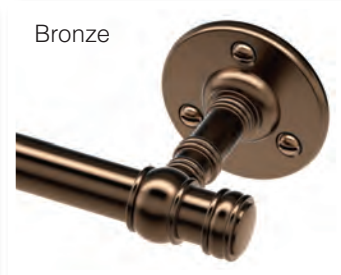

Café

Suite

Chrome

Bronze

Towel Bar

3/4" dia. tubing
24" L.
4410 Chrome
4430 Bronze
18" L.
4411 Chrome
4431 Bronze

Double Towel Bar

24" L.
4414 Chrome
4434 Bronze

Towel Ring

6 1/2" dia.
4412 Chrome
4432 Bronze

Tissue Holder

Euro style 7 1/4" L.
4413 Chrome
4433 Bronze

Robe Hook

3 1/4" H.
4415 Chrome
4435 Bronze

Glass Shelf

20 1/2" L., 5 1/2" D.,
8mm Tempered Glass
4416 Chrome
4436 Bronze

Pivoting Mirrors

Tilt to your desired viewing angle

Pivoting Frameless Rectangle Mirror

PIVOTS
Large Rectangle
23 1/2" W. x 31 1/2" H.
Can be mounted portrait or landscape
4419S Chrome
4439S Bronze
Rectangle
19 1/2" W. x 24" H.
4419SM Chrome
4439SM Bronze

Pivoting Framed Rectangle Mirror

PIVOTS
Large Rectangle
24 1/2" W. x 32 1/2" H.
4419FS Chrome
4439FS Bronze

Pivoting Frameless Oval Mirror

PIVOTS
Large Oval
24" W. x 32" H.
4419LG Chrome
4439LG Bronze
Oval
19 1/2" W. x 26 1/2" H.
4419 Chrome
4439 Bronze

Pivoting Framed Oval Mirror

PIVOTS
Large Oval
25" W. x 33" H.
4419FLG Chrome
4439FLG Bronze
Oval
20 1/2" W. x 27 1/2" H.
4419F Chrome
4439F Bronze

Pivoting Frameless Round Mirror

PIVOTS
Large Round
25" W. x 25" H.
4419LR Chrome
4439LR Bronze
Round
19 1/2" W. x 19 1/2" H.
4419R Chrome
4439R Bronze

Lighting Sconces

Double Scence
16 1/2" L.
1613 Chrome
1615 Bronze
100W max,
3 Medium base bulbs required
Single Scence
7" L.
1610 Chrome
1612 Bronze
100W max,
Medium base bulb required