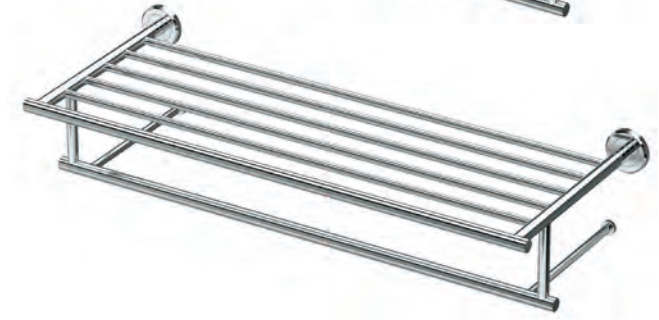

Matches Latitude² Bath Accessories
See page 1