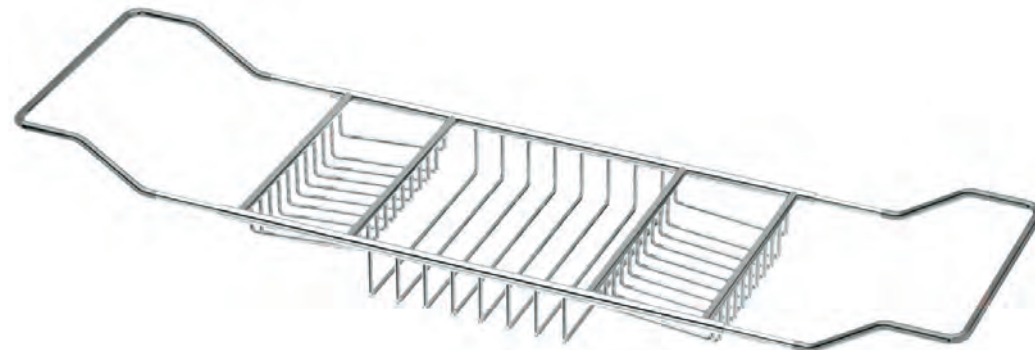

Bath Tub Caddy
Stainless Steel Construction
27" - 33" W. Adjustable
7½" D.
1416 Chrome