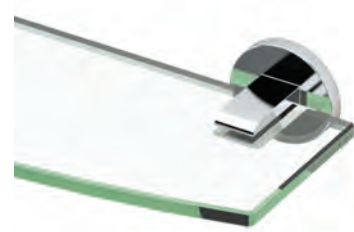

Glass Shelf

20½" L., 5¼" D.,
8mm Tempered Glass
4106 Chrome
4116 Satin Nickel

Curved Glass Shelf

Pivoting Mirrors

Tilt to your desired viewing angle

Pivoting Framed Mirror

Pivoting Frameless Mirror

Pivoting Framed Rectangle Mirror