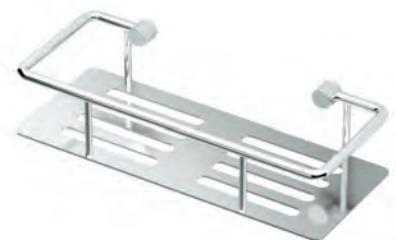

NEW

Elegant Shower Shelf

Stainless Steel Construction
With concealed mounting
10" L.
1432 Chrome
1433 Brushed