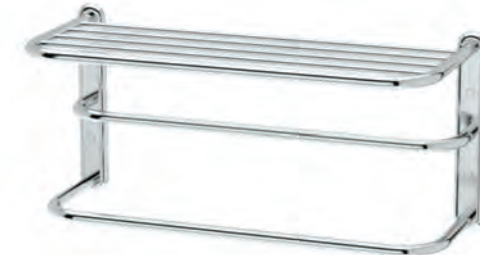

Spa Rack
Stainless Steel construction
20" L., 6½" H.
1537 Chrome

Spa Rack
Stainless Steel construction
20" L., 10" H.
1541 Chrome
1541SN Satin Nickel