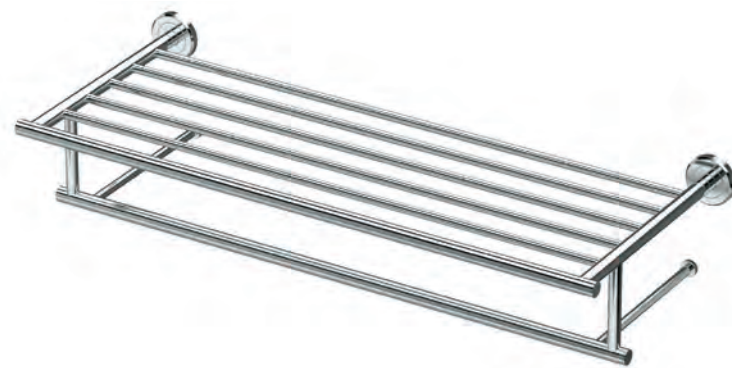

Minimalist Towel Rack

Stainless Steel Construction
26" L., 5 1/4" H.
4247 Chrome
4297 Satin Nickel

Lighting Sconces

Triple Sconce
19 1/2" L.
1686 Chrome
1687 Satin Nickel
100W max,
3 medium base bulbs required

Single Sconce
4 1/2" L.
1680 Chrome
1681 Satin Nickel

100W max,
Medium base bulb required