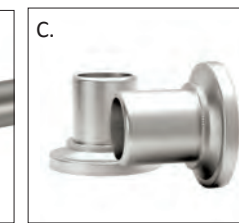

C. Shower Rod End: set of 2
Holds 1" dia. Shower Rod
836 Chrome
837 Satin Nickel