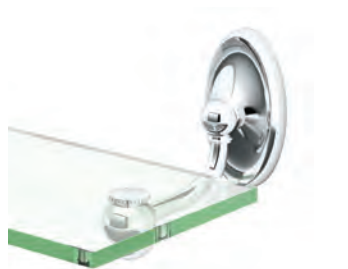

Glass Shelf
20 3/8" L., 6" D.,
8mm Tempered Glass
4626 Chrome