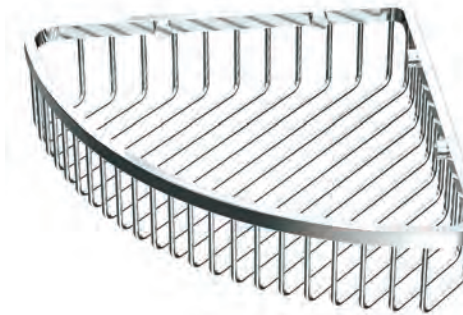

Corner Shower Basket
Stainless Steel Construction
With concealed mounting
10" H., 8½" W.
1475 Chrome