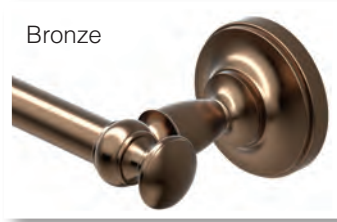

Tavern

Suites

Towel Bar

5/8" dia. Tubing
24" L.
4120 Polished Nickel
4020 Satin Nickel
4030 Bronze
18" L.
4121 Polished Nickel
4021 Satin Nickel
4031 Bronze

Double Towel Bar

5/8" dia. Tubing
24" L.
4124 Polished Nickel
4024 Satin Nickel
4034 Bronze