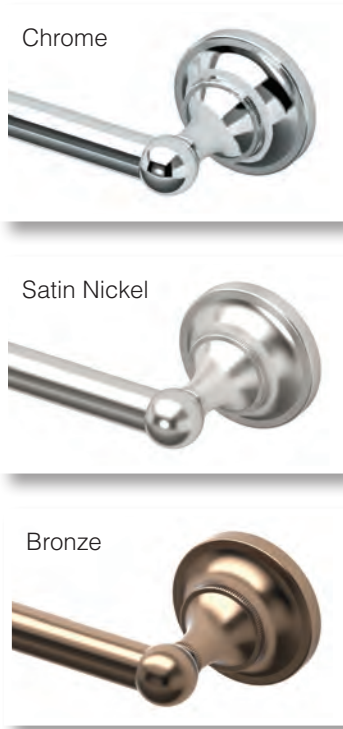

Pivoting Frameless Oval Mirror

Large Oval
24" W. x 32" H.
5079LG Chrome
Oval
19½" W. x 26½" H.
5079 Chrome

Pivoting Framed Oval Mirror

Large Oval
25" W. x 33" H.
5079FLG Chrome
Oval
20½" W. x 27½" H.
5079F Chrome

Pivoting Frameless Round Mirror

Large Round
25" W. x 25" H.
5079LR Chrome
Round
19½" W. x 19½" H.
5079R Chrome

OVAL

NEW

Oval Vanity Stool
17¼"W., 19½" H., 13¼"D.
1358 Chrome
1359 Satin Nickel

NEW

3-Tier Rectangle Taboret
28¼" H.
1351 Chrome
1352 Satin Nickel

Tiara

Suite

Towel Bar

3/4" dia. tubing
24" L.
4320 Chrome
4330 Satin Nickel
4340 Bronze
18" L.
4321 Chrome
4331 Satin Nickel
4341 Bronze

Double Towel Bar

5/8" dia. tubing
24"L.
4324 Chrome
4334 Satin Nickel
4344 Bronze

Tissue Holder

2 3/4" H.
4323 Chrome
4333 Satin Nickel
4343 Bronze

Towel Ring

6 1/2" dia.
4322 Chrome
4332 Satin Nickel
4342 Bronze

Robe Hook

3 1/4" H.
4325 Chrome
4335 Satin Nickel
4345 Bronze

Glass Shelf

20 1/2" L., 6" D.,
8mm Tempered Glass
4326 Chrome
4336 Satin Nickel
4346 Bronze