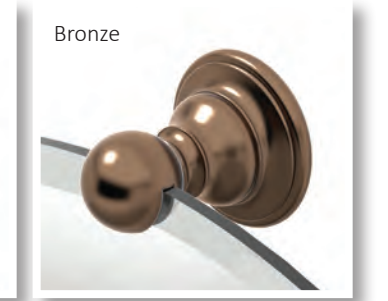

Tissue Holder

Euro Style, 7" W.
4843 Chrome

Chrome
Frameless

Satin Nickel
Framed

Fixed Mount Classical Mirror

19½" W. x 26½" H.
#1565 Chrome
#1566 Satin Nickel
#1567 Bronze

Chrome

Satin Nickel