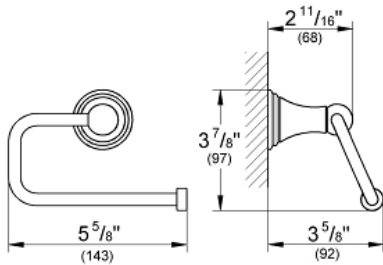

GENEVA
Toilet Paper Holder
MODEL # 40156BE0

Pure Freude
an Wasser

GROHE

Product Description:
GENEVA
Toilet Paper Holder

Standard Specification:

- GROHE StarLight chrome finish

Applicable Codes & Standards:

- Energy Policy Act of 1992
- ASME A112.18.1/CSA B125.1

Color:

- 40156BE0 Polished nickel