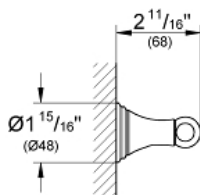

GENEVA  
Robe Hook  
MODEL # 40155BE0

Pure Freude  
an Wasser

GROHE

**Product Description:**

GENEVA  
Robe Hook

**Standard Specification:**

- GROHE StarLight chrome finish

**Applicable Codes & Standards:**

- Energy Policy Act of 1992
- ASME A112.18.1/CSA B125.1

**Color:**

- 40155BE0 Polished nickel