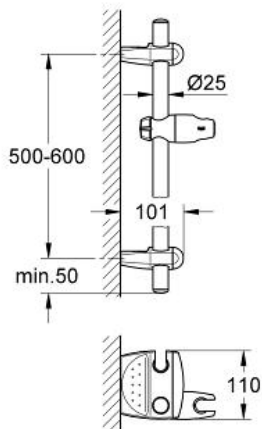

MOVARIO
24" Shower Bar
MODEL # 28723EN0

Pure Freude
an Wasser

GROHE

Product Description:
MOVARIO
24" Shower Bar

Standard Specification:

- Wall mount
- Variable fixing point metal mounting brackets for easy retrofit and corner mounting
- Glide element with swivel hand shower holder
- Wall brackets with trays and integrated shower holder
- **GROHE QuickFix** (adjustable distance between wall shower holders for adaption to existing drillings)
- **GROHE StarLight** finish

Applicable Codes & Standards:

- Energy Policy Act of 1992
- ASME A112.18.1/CSA B125.1

Color:

- 28723EN0 Brushed Nickel InfinityFinish