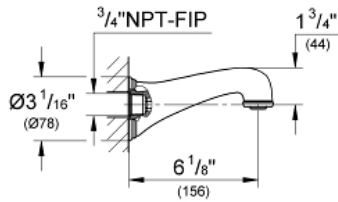

GENEVA
Tub Spout
MODEL # 13612ZB0

Pure Freude
an Wasser

GROHE

Product Description:
GENEVA
Tub Spout

Standard Specification:

- Wall mount
- 3/4" connection thread
- GROHE StarLight chrome finish

Applicable Codes & Standards: