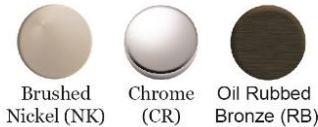

PRODUCT SPECIFICATIONS

Elkay Gourmet Single Hole Kitchen Faucet Pull-out Spray and Lever Handle with Hi and Mid-rise Base Options. Faucet has a flow rate of 1.75 GPM, and is made of Brass material, with a Ceramic Disc valve. Faucet requires 1 faucet holes.

Mounting Type:	Deck Mount
Special Features:	Low Flow Solid Brass Construction
Spray Type:	Pull Out
Finish:	Brushed Nickel (NK), Chrome (CR), Oil Rubbed Bronze (RB)
Handle Type:	Lever Handle
Deck Clearance:	6-1/4"
Spout Reach:	10-1/8"
Spout Height:	11"
Hole Drillings:	1
Material:	Brass
Valve Type:	Ceramic Disc
Valve Connection:	3/8" Female Compression Hose Assembly
Flow Rate:	1.75 GPM
Faucet Hole Size (min):	1-3/8"
Countertop Thickness:	2-1/2"
Spout Swing Rotation:	110°
Spout Type:	Pull-out Spray
Spray Functions:	Aerated, Spray

Special Note: Hi- and mid-rise base options for flexible installation

OPTIONAL ACCESSORIES

LKGT1054CR - Elkay 2" x 4-5/8" x 3-5/8" Soap / Lotion Dispenser, Chrome (CR)
LKGT1054NK - Elkay 2" x 4-5/8" x 3-5/8" Soap / Lotion Dispenser, Brushed Nickel (NK)
LKGT1054RB - Elkay 2" x 4-5/8" x 3-5/8" Soap / Lotion Dispenser, Oil Rubbed Bronze (RB)