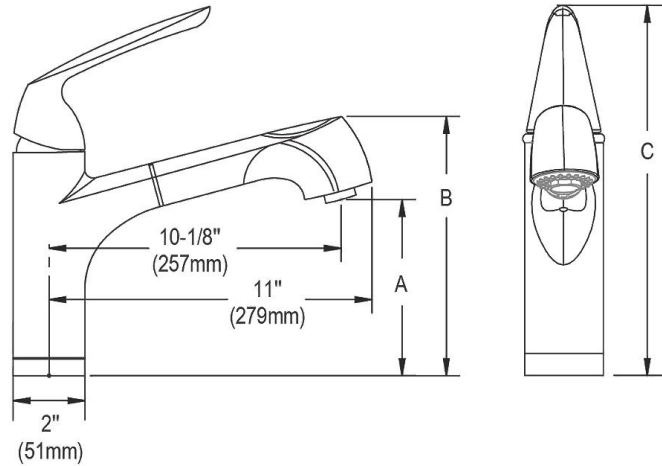

Mounting Type:	Deck Mount
Special Features:	Low Flow Solid Brass Construction
Spray Type:	Pull Out
Finish:	Brushed Nickel (NK), Chrome (CR), Oil Rubbed Bronze (RB)
Handle Type:	Lever Handle
Deck Clearance:	6-1/4"
Spout Reach:	10-1/8"
Spout Height:	11"
Hole Drillings:	1
Material:	Brass
Valve Type:	Ceramic Disc
Valve Connection:	3/8" Female Compression Hose Assembly
Flow Rate:	1.75 GPM
Faucet Hole Size (min):	1-3/8"
Countertop Thickness:	2-1/2"
Spout Swing Rotation:	110°
Spout Type:	Pull-out Spray
Spray Functions:	Aerated, Spray

Special Note: Hi- and mid-rise base options for flexible installation

OPTIONAL ACCESSORIES

LKGT1054CR - Elkay 2" x 4-5/8" x 3-5/8" Soap / Lotion Dispenser, Chrome (CR)
LKGT1054NK - Elkay 2" x 4-5/8" x 3-5/8" Soap / Lotion Dispenser, Brushed Nickel (NK)
LKGT1054RB - Elkay 2" x 4-5/8" x 3-5/8" Soap / Lotion Dispenser, Oil Rubbed Bronze (RB)

A: Mid Rise 6-1/4" (159mm) Hi Rise 8-3/4" (222mm)
 B: Mid Rise 8-5/8" (219mm) Hi Rise 11" (279mm)
 C: Mid Rise 10-5/16" (262mm) Hi Rise 12-13/16" (325mm)

NOTE: * -REQUIRES FINISH DESIGNATION
 CR - Chrome, NK - Brushed Nickel, RB - Oil Rubbed Bronze, PN - Polished Nickel