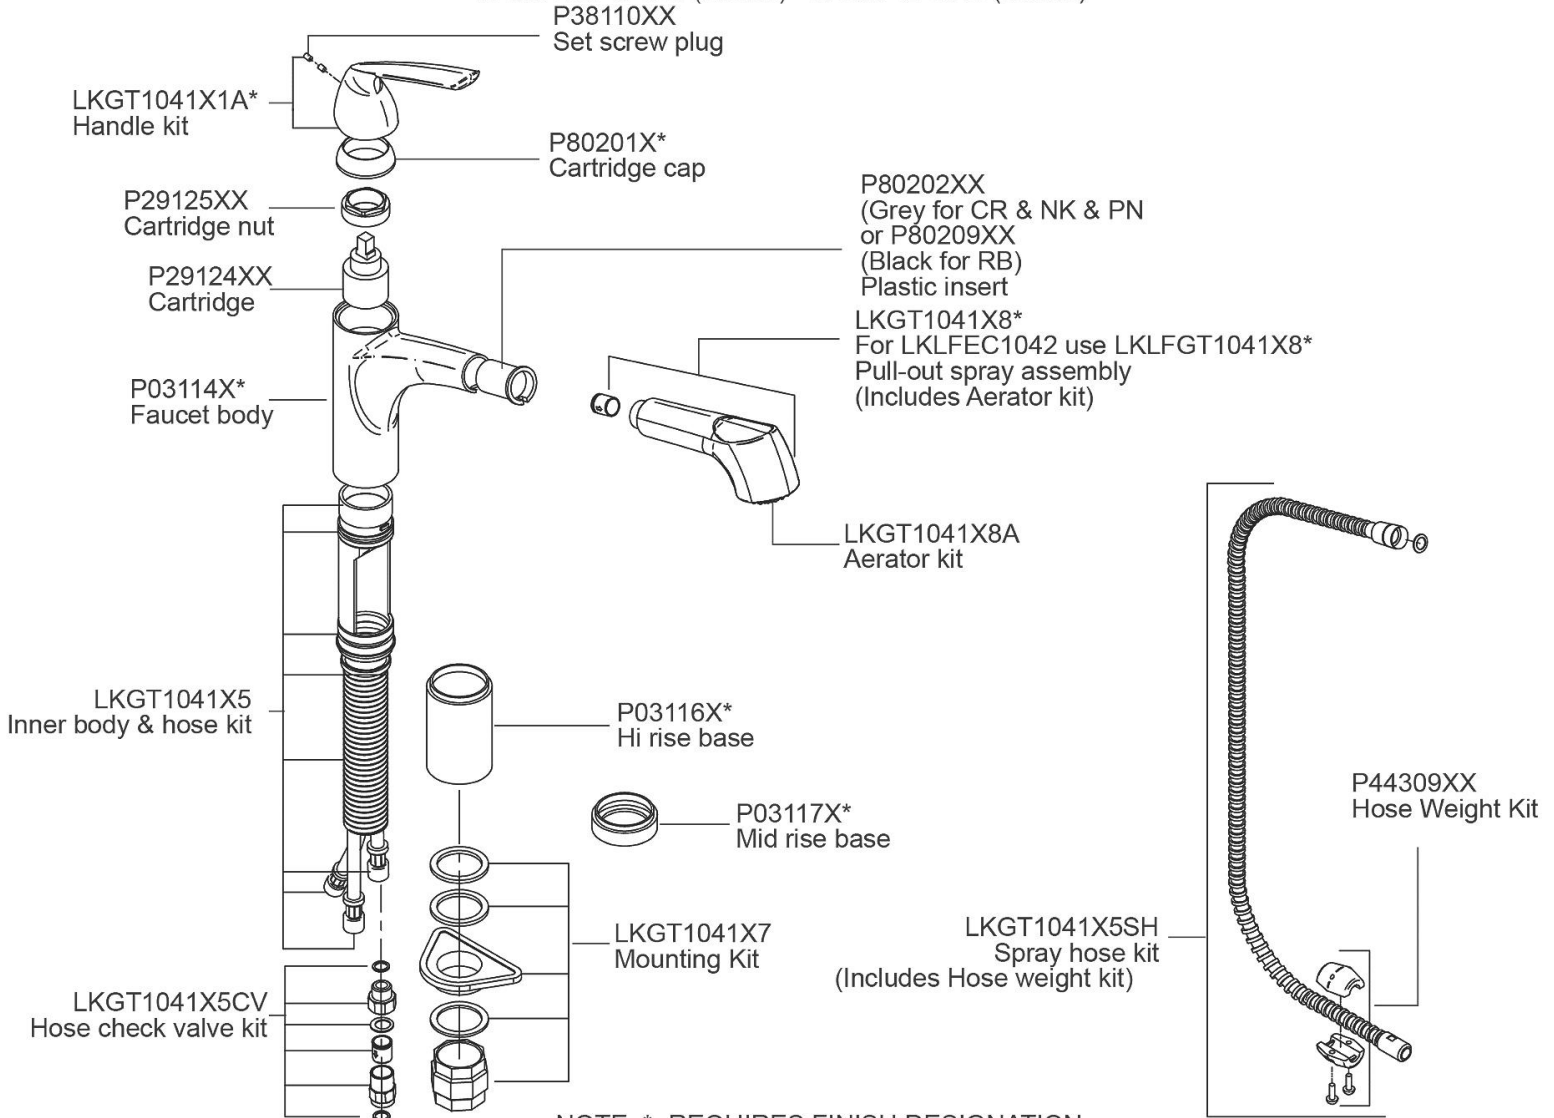

PRODUCT SPECIFICATIONS

Elkay Gourmet Single Hole Kitchen Faucet Pull-out Spray and Lever Handle with Hi and Mid-rise Base Options. Faucet has a flow rate of 1.75 GPM, and is made of Brass material, with a Ceramic Disc valve. Faucet requires 1 faucet holes.

Mounting Type:	Deck Mount
Special Features:	Low Flow Solid Brass Construction
Spray Type:	Pull Out
Finish:	Brushed Nickel (NK), Chrome (CR), Oil Rubbed Bronze (RB)
Handle Type:	Lever Handle
Deck Clearance:	6-1/4"
Spout Reach:	10-1/8"
Spout Height:	11"
Hole Drillings:	1
Material:	Brass
Valve Type:	Ceramic Disc
Valve Connection:	3/8" Female Compression Hose Assembly
Flow Rate:	1.75 GPM
Faucet Hole Size (min):	1-3/8"
Countertop Thickness:	2-1/2"
Spout Swing Rotation:	110°
Spout Type:	Pull-out Spray
Spray Functions:	Aerated, Spray

Product Compliance: ADA & ICC A117.1
ASME A112.18.1/CSA B125.1
NSF 61
NSF 372 (lead free)

Complies with ADA & ICC A117.1 accessibility requirements when installed according to the requirements outlined in these standards.

A: Mid Rise 6-1/4" (159mm) Hi Rise 8-3/4" (222mm)
 B: Mid Rise 8-5/8" (219mm) Hi Rise 11" (279mm)
 C: Mid Rise 10-5/16" (262mm) Hi Rise 12-13/16" (325mm)

NOTE: * -REQUIRES FINISH DESIGNATION
 CR - Chrome, NK - Brushed Nickel, RB - Oil Rubbed Bronze, PN - Polished Nickel