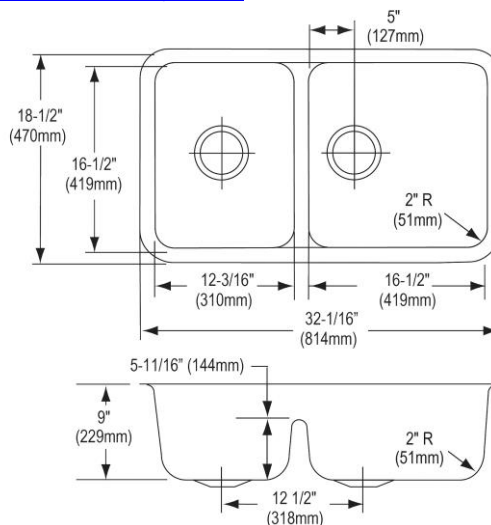

Product Compliance: ASME A112.19.3/CSA B45.4

Sinks are listed by IAPMO® as meeting the applicable requirements of the Uniform Plumbing Code®, International Plumbing Code®, and National Plumbing Code of Canada.

[Clean and Care Manual (PDF)](#)

[Installation Instructions (PDF)](#)

[Limited Lifetime Warranty (PDF)](#)