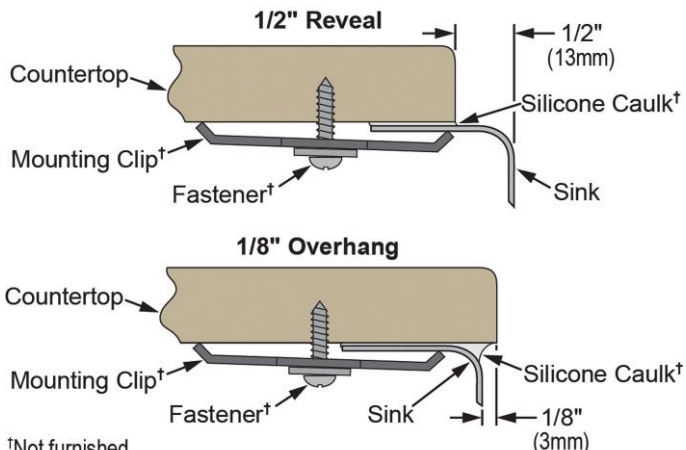

PRODUCT SPECIFICATIONS

Elkay Lustertone™ Stainless Steel 32-1/16" x 18-1/2" x 9", 40/60 Double Bowl Undermount Sink with Aqua Divide. Sink is manufactured from 18 gauge 304 Stainless Steel with a Lustertone finish, Bottom only pads.

Installation Type:	Undermount
Material:	304 Stainless Steel
Special Features:	Aqua Divide
Finish:	Lustertone
Gauge:	18
Sound Deadening:	Bottom only pads
Number of Bowls:	2
Sink Dimensions:	32-1/16" x 18-1/2" x 9"
Bowl 1 Dimensions:	12-3/16" x 16-1/2" x 9"
Bowl 2 Dimensions:	16-1/2" x 16-1/2" x 9"
Drain Size:	3-1/2" (89mm)
Minimum Cabinet Size:	36"
Mounting Hardware:	Undermount brackets sold separately
Template Included:	Yes
Cutout Template #:	1000001476

Template is available for download at [elkay.com](#)

Special Note: Reversible design, sink can be rotated so large bowl is on the left or right

Installation Profile:

AMERICAN PRIDE. A LIFETIME TRADITION.