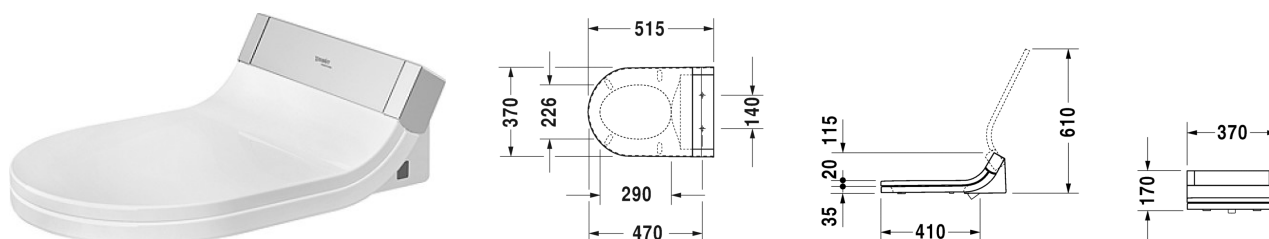

SensoWash Starck C shower toilet seat for ME by Starck, Starck 2, Starck 3 and Darling New* # 610001002000300

|< 370 mm >|

SensoWash Starck C shower toilet seat for ME by Starck, Starck 2, Starck 3 and Darling New*	Dimension	Weight	Order number
with concealed connections, Remote control included, Electromotive actuated seat and lid, Rear-, Lady- and Comfortwash, individual adjustment of water-, air- and seat temperature as well as spray wand position and water spray intensity, Self-cleaning spray wand, 2 individually programmable user profiles, Night light, Quick release: easy seat unit removal, on / off-button			
Colors			
00 White Alpin			
Variant			
220-240V 50/60Hz	370 x 515 mm	6.400 kilogram	610001002000300
Infobox			
Install a water softener with water hardness ≥ 2.4 mmol/l ($\geq 14^\circ$ dH or 24° fH).			
Suitable products			
Toilet wall mounted washdown model, only in combination with SensoWash, connecting elements for SensoWash with concealed connections included, Durafix included, 370 x 625 mm	370 x 625 mm		254459
Toilet wall mounted washdown model, only in combination with SensoWash, connecting elements for SensoWash with concealed connections included, Durafix included, 370 x 620 mm	370 x 620 mm		222659
Toilet close-coupled (without cistern), washdown model, only in combination with SensoWash, connecting elements for SensoWash with concealed connections included, fixings included, 370 x 705 mm	370 x 705 mm		214159
Toilet close-coupled (without cistern), washdown model, only in combination with SensoWash, connecting elements for SensoWash with concealed connections included, fixings included, 370 x 725 mm	370 x 725 mm		212959