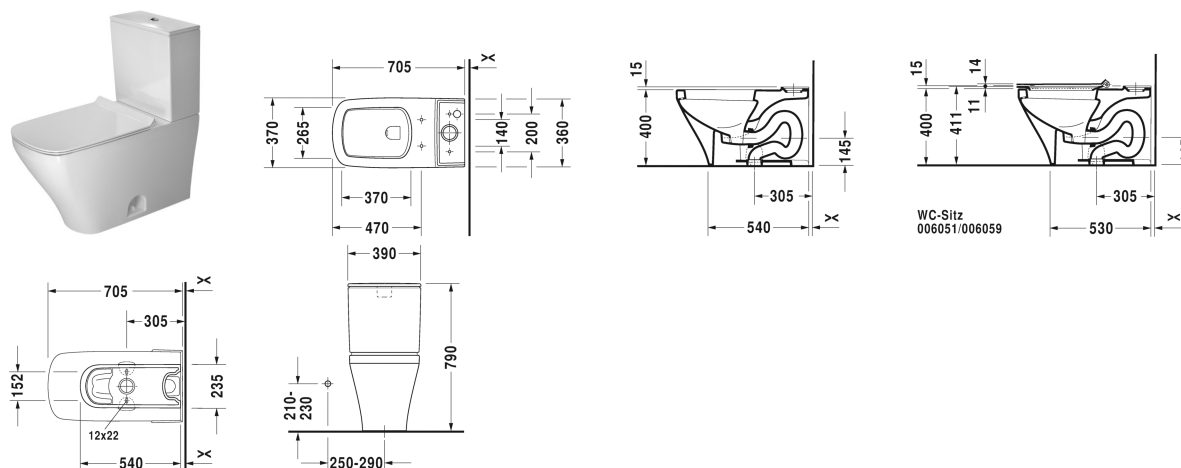

**Two-piece toilet # 2160010000 / 2160010085**

| &lt; 360 mm &gt; |

Two-piece toilet	Dimension	Weight	Order number
(without cistern), US-version, elongated with syphonic jet action, 305 mm/12" rough-in, vertical outlet			
<b>Colors</b>			
00 White Alpin			
<b>Variant</b>			
◆ 1,32/0,92 gpf (5/3,5 lpf), with dual flush piston valve, top flush	360 x 700 mm	41.700 kilogram	2160010000
◆ 1,28 gpf (4,8 lpf), with Single Flush piston valve, top flush	360 x 700 mm	41.700 kilogram	2160010085
Sanitary ceramics with the special WonderGliss surface finish will remain clean and attractive-looking for a long time to come. When ordering WonderGliss please add a "1" as eleventh digit to the model number.			
Mounting set for One-piece and Two-piece toilets, Outflow 3/8" - external thread, Wall Connection 1/2" - internal thread, 1/2", US-version		0.480 kilogram	001417
Mounting set for One-piece and Two-piece toilets, 1/2", ASIA-version		0.480 kilogram	001416
<b>Suitable products</b>			
Toilet seat and cover removable, elongated, hinges stainless steel, without soft closure,			006051
Toilet seat and cover removable, elongated, hinges stainless steel, with soft closure,			006059
Cistern for bottom left supply, 390 x 170 mm	390 x 170 mm		093520

**Two-piece toilet # 2160010000 / 2160010085**

**|< 360 mm >|**

---

*All drawings contain the necessary measurements which are subject to standard tolerances. They are stated in mm and are non-binding. Exact measurements, in particular for customised installation scenarios, can only be taken from the finished ceramic piece.*