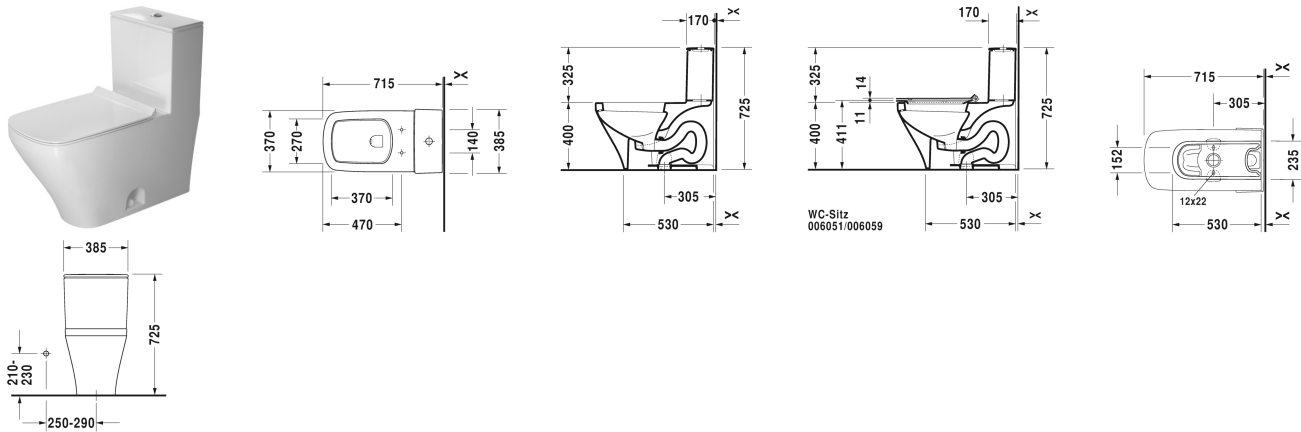

One-piece toilet # 2157010005

| < 370 mm > |

| One-piece toilet | Dimension | Weight | Order number |
|--|-----------|-----------------|--------------|
| US-version, elongated with syphonic jet action, 305 mm/12" rough-in, vertical outlet | | | |
| Colors | | | |
| 00 White Alpin | | | |
| Variant | | | |
| ♦ 1,32/0,92 gpf (5/3,5 lpf), with dual flush piston valve, top flush 370 x 720 mm | | 55.000 kilogram | 2157010005 |
| Sanitary ceramics with the special WonderGliss surface finish will remain clean and attractive-looking for a long time to come. When ordering WonderGliss please add a "1" as eleventh digit to the model number. | | | |
| Mounting set for One-piece and Two-piece toilets, Outflow 3/8" - external thread, Wall Connection 1/2" - internal thread, 1/2", US-version | | 0.480 kilogram | 001417 |
| Mounting set for One-piece and Two-piece toilets, 1/2", ASIA-version | | 0.480 kilogram | 001416 |
| Suitable products | | | |
| Toilet seat and cover removable, elongated, hinges stainless steel, without soft closure, | | | 006051 |
| Toilet seat and cover removable, elongated, hinges stainless steel, with soft closure, | | | 006059 |

All drawings contain the necessary measurements which are subject to standard tolerances. They are stated in mm and are non-binding. Exact measurements, in particular for customised installation scenarios, can only be taken from the finished ceramic piece.