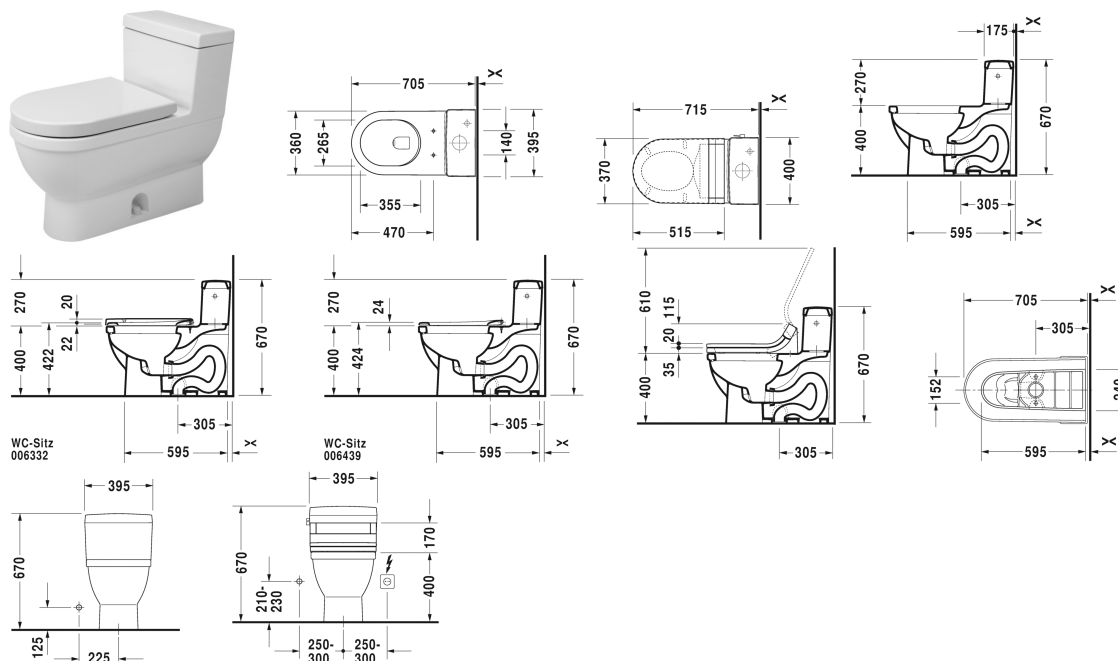

One-piece toilet # 2120010001

| < 370 mm > |

One-piece toilet	Dimension	Weight	Order number
US-version, suitable for SensoWash Starck, elongated with syphonic jet action, 305 mm/12" rough-in, with Single Flush mechanism, with side lever, 3"/80 mm flapper valve, vertical outlet, 1,28 gpf (4,8 lpf)			
Colors			
00 White Alpin			
Variant			
●	370 x 715 mm	52.100 kilogram	2120010001
Mounting set for One-piece and Two-piece toilets, 1/2", ASIA-version		0.480 kilogram	001416
Mounting set for One-piece and Two-piece toilets, Outflow 3/8" - external thread, Wall Connection 1/2" - internal thread, 1/2", US-version		0.480 kilogram	001417
Suitable products			
Toilet seat and cover elongated, hinges stainless steel, removable, with soft closure,			006339
Toilet seat and cover elongated, hinges stainless steel, without soft closure,			006332

One-piece toilet # 2120010001

|< 370 mm >|

All drawings contain the necessary measurements which are subject to standard tolerances. They are stated in mm and are non-binding. Exact measurements, in particular for customised installation scenarios, can only be taken from the finished ceramic piece.