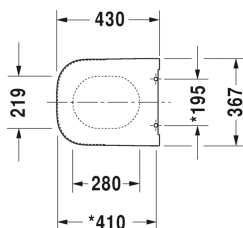

## Toilet seat and cover # 0064590000

Toilet seat and cover	Dimension	Weight	Order number
removable, hinges stainless steel, with soft closure			
<b>Colors</b>			
00 White Alpin			
<b>Variant</b>			
		2.700 kilogram	0064590000
<b>Suitable products</b>			
Toilet wall mounted washdown model, Durafix included, 365 x 540 mm	365 x 540 mm		222109
Toilet floor standing back to wall, for independent water supply, washdown model, fixings included, horizontal outlet, 365 x 570 mm	365 x 570 mm		215909
Toilet close-coupled washdown model, (without cistern), Outlet for Vario connector set, for horizontal and vertical outlet, length adjustable from 70 - 170 mm, and vario connecting bend, vertical outlet from 155 - 210 mm, fixings included, 365 x 630 mm	365 x 630 mm		213409
Toilet wall mounted Duravit Rimless® rimless, washdown model, Durafix included, 365 x 540 mm	365 x 540 mm		222209

All drawings contain the necessary measurements which are subject to standard tolerances. They are stated in mm and are non-binding. Exact measurements, in particular for customised installation scenarios, can only be taken from the finished ceramic piece.