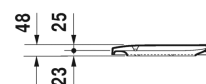

## Toilet seat and cover # 0064590000

Toilet seat and cover	Dimension	Weight	Order number
removable, hinges stainless steel, with soft closure			
<b>Colors</b>			
00 White Alpin			
<b>Variant</b>			
		2.700 kilogram	0064590000
<b>Suitable products</b>			
Toilet wall mounted washdown model, Durafix included, 365 x 540 mm	365 x 540 mm		222109
Toilet floor standing back to wall, for independent water supply, washdown model, fixings included, horizontal outlet, 365 x 570 mm	365 x 570 mm		215909
Toilet close-coupled washdown model, (without cistern), Outlet for Vario connector set, for horizontal and vertical outlet, length adjustable from 70 - 170 mm, and vario connecting bend, vertical outlet from 155 - 210 mm, fixings included, 365 x 630 mm	365 x 630 mm		213409
Toilet wall mounted Duravit Rimless® rimless, washdown model, Durafix included, 365 x 540 mm	365 x 540 mm		222209

All drawings contain the necessary measurements which are subject to standard tolerances. They are stated in mm and are non-binding. Exact measurements, in particular for customised installation scenarios, can only be taken from the finished ceramic piece.