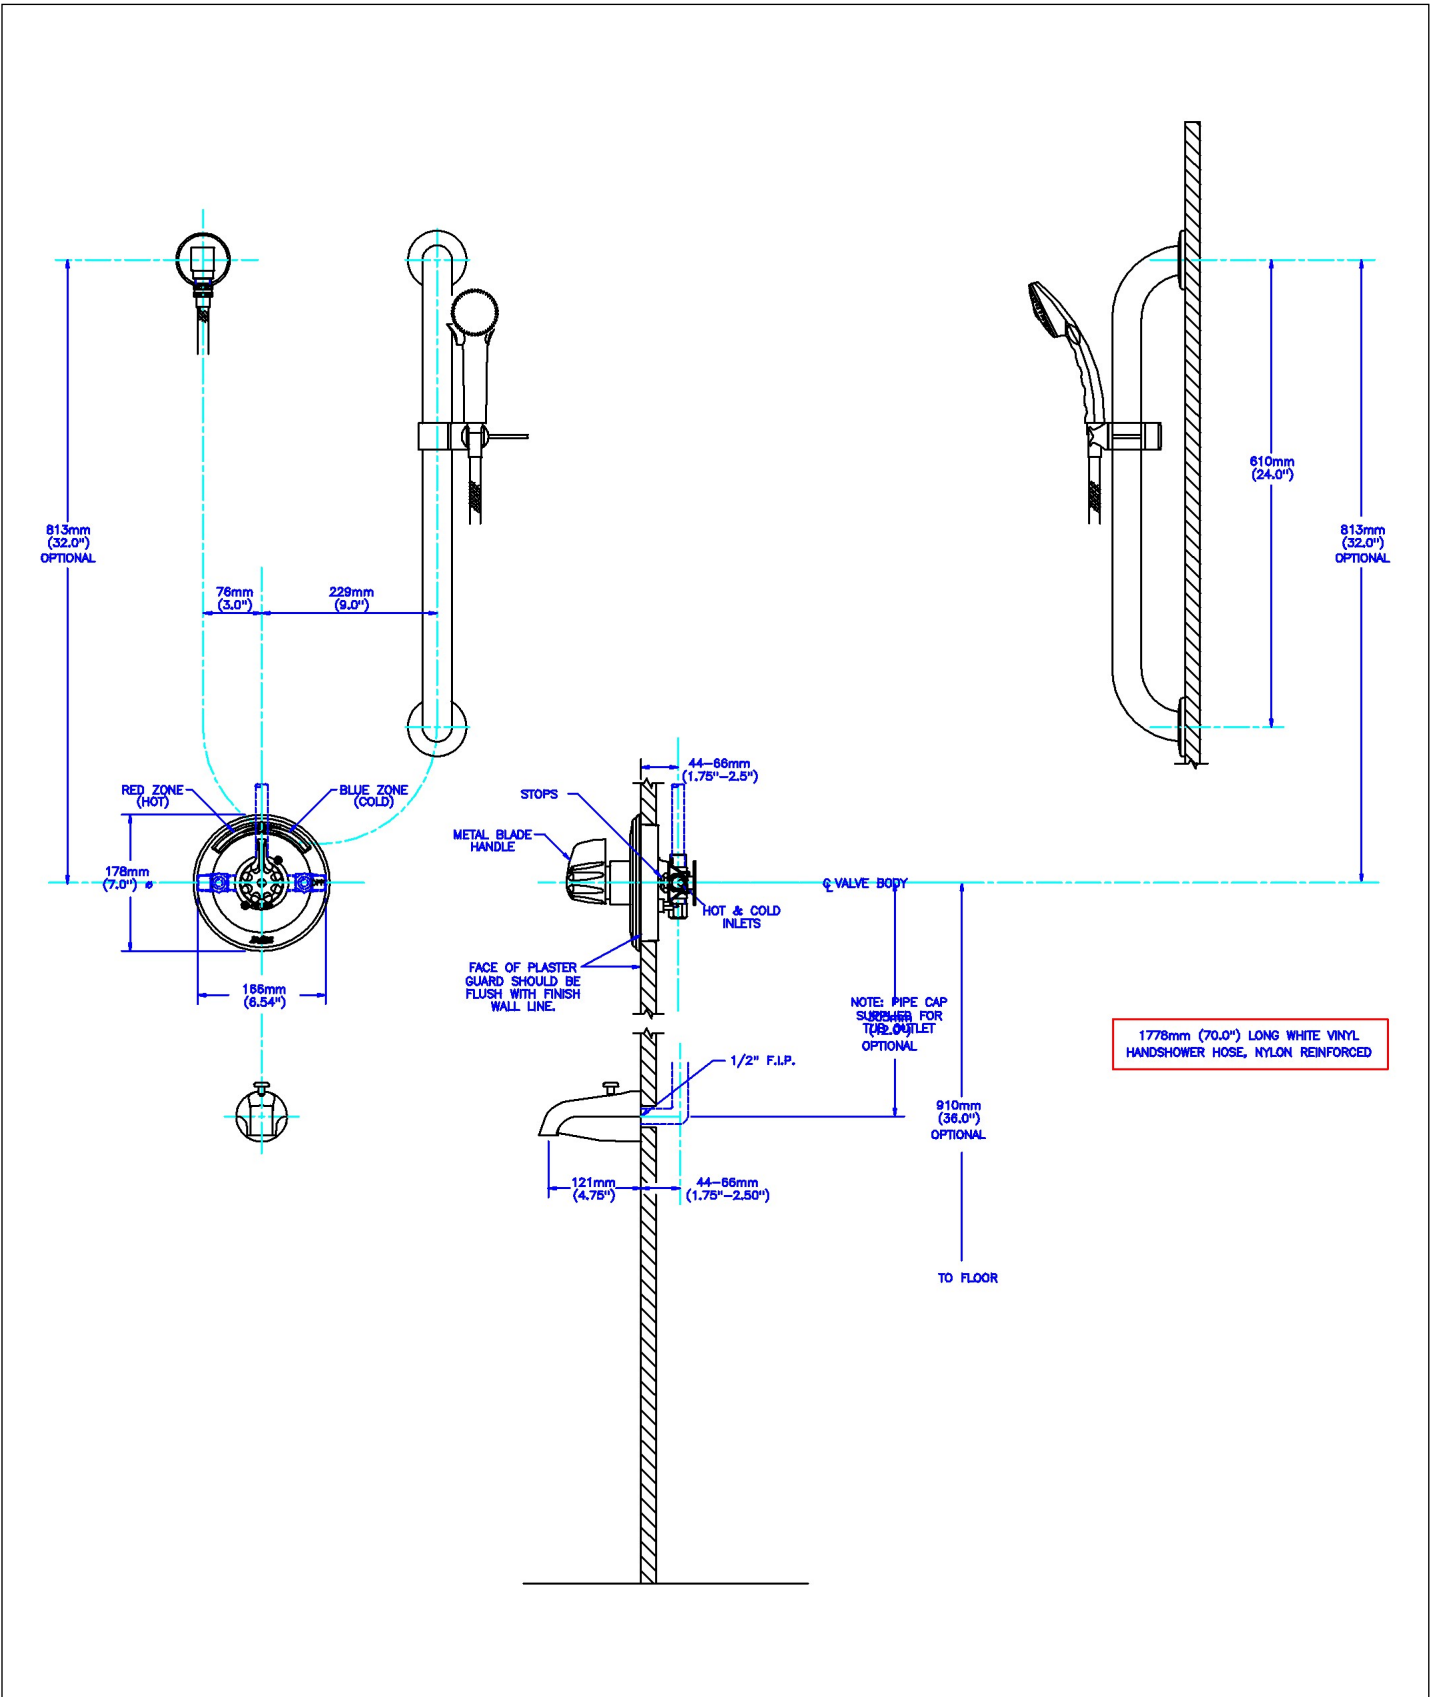

### COMPLIES WITH:

- CSA certified.
- Complies to ASME Standard A112.18.1.
- IAPMO listed
- Pressure Balance Valve ASSE 1016
- Handshower back flow protection provided by two integral certified check valves in series, which operate independently, ASME A112.18.3 and ASME A112.18.1 / CSA B125.1
- (Contact Delta Representative for State and/or Local Approvals)
- Pressure balance handle {ADA} ADA compliant and meets Handicapped Accessibility Standard ASME 117.1 of less than 5 lbs operating force
- {ADA}ADA compliant adjustable slide mechanism on slide/grab bar
- Integral check valves in handshower comply to ASME Standard A112.18.3 for backflow protection

### SPECIFICATION:

- Polished chrome plated finish
- Pressure Balance cartridge
- Limit stop for pre-setting Maximum temperature
- Integral checks in the cartridge prevent crossflow between Hot and Cold water inlets
- Blue/Red visual cover indicator for Cold, Mixing and Hot handle positions
- Integral screwdriver stops
- 1/2" Universal in lets to accept 1/2" copper, 1/2" iron pipe, PEX or CPVC adaptors
- 1/2" Male thread inlets/outlets
- TRIM ONLY for Tub and Single shower Unit
- Requires separate order of R10000-UNWS Rough-in
- Spout: - - 1/2" IPS metal spout with pull up diverter
- Handle#: 3 - Lever Blade Handle-ADA compliant-57 mm (2.24")
- -
- Handshower with standard 610mm (24") combination S/S slide/grab bar-2.5USGPM--backflow protection provided by two integral check valves in handshower

### OPERATION:

- Not Available

***(Dimensional drawing on following page)***

Delta reserves the right (1) to make changes to specifications and materials, and (2) to change or discontinue models, both without notice or obligation. Dimensions are for reference. Measurement may vary plus or minus 6mm(0.25"). Mounting locations are suggested only. Check with local codes for requirements in your area.