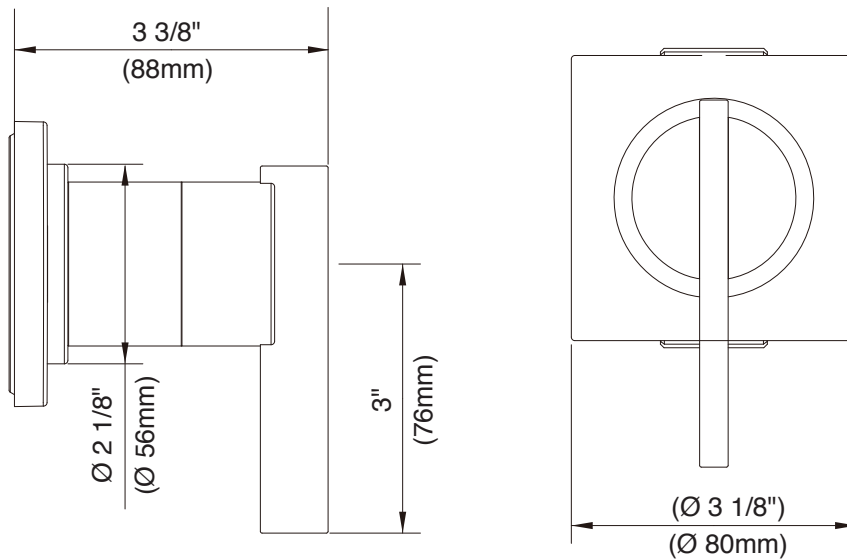

Submittal Information:

Job Name: _____

Location: _____

Contractor: _____

Contact #: _____