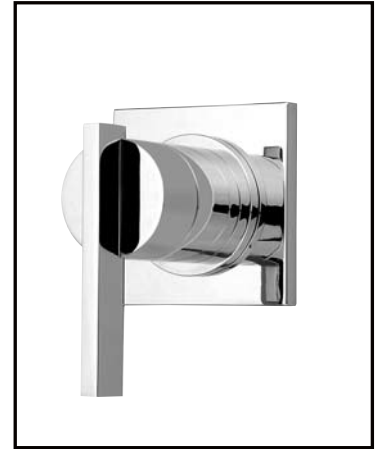

SPECIFICATIONS

SIRIUS™ Single Handle Volume Control Valve Trim Kit, 3-Port/2-Outlet Shower Diverter Trim Kit or 4-Port/3-Outlet Shower Diverter Trim Kit

Model

D560944T

Description

- Can be used as trim only for volume control, 3-Port/2-Outlet Shower Diverter, or 4-Port/3-Outlet Shower Diverter
- For 3/4" volume control valve trim kit, use deep wall extension kit - D135301BT
- For 3-Port/2-Outlet shower diverter trim kit, use deep wall extension kit - D130001B
- For 4-Port/3-Outlet shower diverter trim kit, use deep wall extension kit - D130001B
- Must order valve separately, D13500BT (for volume control valve trim kit), D130500BT (for 3-Port/2-Outlet shower diverter trim kit - shared flow), D130505BT (for 3-Port/2-Outlet shower diverter trim kit - non shared flow) or D130000BT (for 4-Port/3-Outlet shower diverter trim kit)

Standards

- UPC/cUPC

- ADA Accessibility Guidelines for Buildings and Facilities-309.4 Operable Parts

Warranty

Danze products are covered by a manufacturer's limited "lifetime" warranty for manufacturing defects.

Finishes Available

- Chrome
- Other: Refer to Price List for additional finish