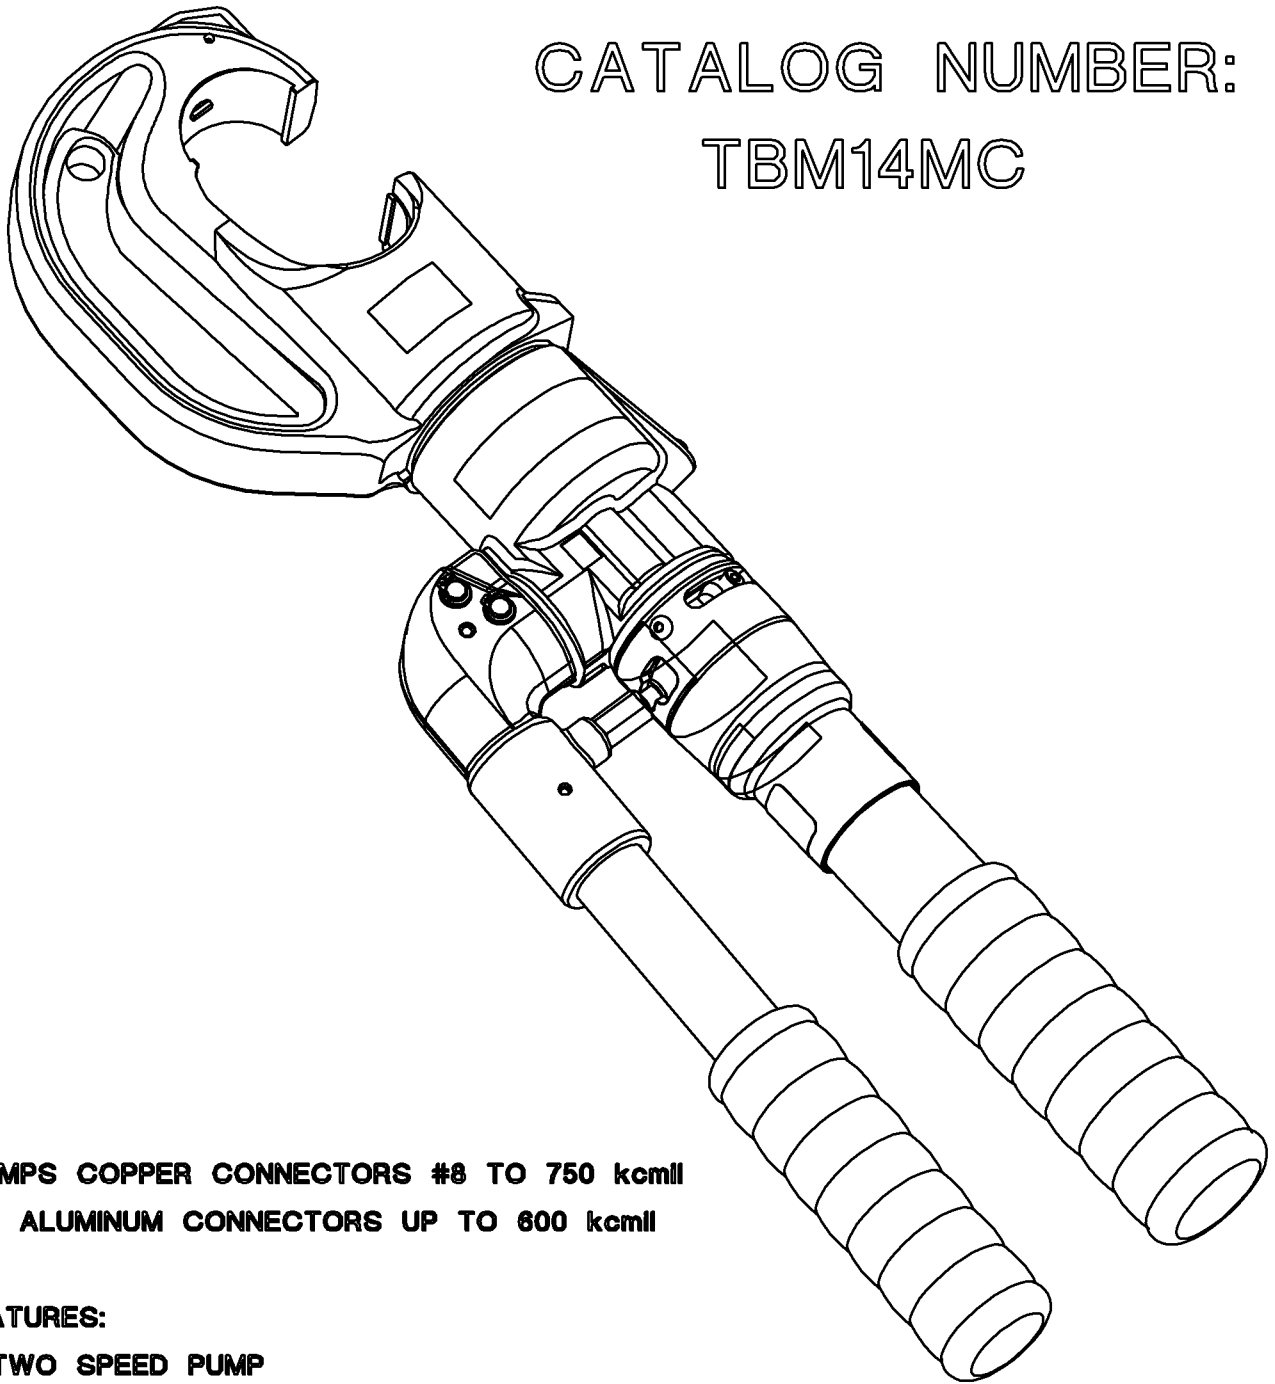

CATALOG NUMBER:
TBM14MC

**CRIMPS COPPER CONNECTORS #8 TO 750 kcmil
and ALUMINUM CONNECTORS UP TO 600 kcmil**

FEATURES:

- * TWO SPEED PUMP
- * THE HEAD ROTATES 180 DEGREES
- * COMES WITH PLASTIC CARRYING CASE
- * USES STANARD 15500 SERIES DIES

GENERAL NOTES		 www.tnb.com			
1. DIMENSIONS IN PARENTHESES () ARE IN METRIC UNITS.					
REVISIONS		DESCRIPTION: 14 TON MANUAL HYDRAULIC TOOL			
SEE ERN ***** FOR APPROVAL SIGNATURES PROJECT NO: *****	ORIGINAL PROJECT NO / (ERN NO)	SHEET NO:	REV. NO:	DRAWING NO:	
	CD55602 / (2005291)	1 OF 1	—	WSD-000150	