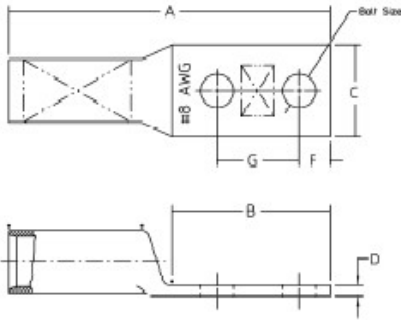

## Long Barrel Copper Lug T&B Catalog Number:

54810BE0613

**UPC Number:**

78621035646

**Status:**

Active

**Description:**

Copper Two-Hole Lug - Straight Long Barrel - max 35KV, #2 AWG Wire, 3/8" Bolt Size, 13/16" Hole Spacing, Tin Plated Blind End, Brown 33

### General

Material	Copper
Finish	Tin Plated
Wire Size	#2 AWG
Number of Studs	2
Stud Size	3/8
Bolt Hole Spacing	13/16
Tongue Angle	Straight
Barrel Length	Long
Barrel Shape	Standard
Tongue Width	Standard
Peep Hole	N
Marking	Standard
Hole Shape	Round
Die Color	Brown
Die Code	33

### Notes

Dimensions given for reference only. Dimensions may vary up to .030.