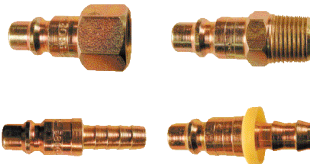

## Coilflow™ Industrial Interchange

This series of couplers and connectors is engineered to interchange with the Industrial interchange designs of all manufacturers. Standard packaging consists of twenty-five pieces per box or ten pieces per plastic bag. Items marked with an asterisk (\*) are only available in bags of ten.

1/4" Body Size COUPLERS (Type 15)				
Thread & Barb Size	Female	Male	Hose Barb	Lock-On Hose Barb
1/8"	158	159	n/a	n/a
1/4"	150**	152	153	153L
5/16"	n/a	n/a	154	n/a
3/8"	151	155	156	156L

\*\*For all brass coupler with stainless steel locking balls and brass ball valve, order Model 150B.

1/4" Body Size CONNECTORS (Type 15)				
Thread & Barb Size	Female	Male	Hose Barb	Lock-On Hose Barb
1/8"	1509	1504	n/a	n/a
1/4"	1502*	1501***	1506	1506L
5/16"	n/a	n/a	1507	n/a
3/8"	1505	1503	1508	1508L

\*\*\*For all brass connectors, order Model 1501B.

\*Also available in five packs. See page 32 for information.

3/8" Body Size COUPLERS (Type 58)				
Thread & Barb Size	Female	Male	Hose Barb	Lock-On Hose Barb
1/4"	582	583	n/a	n/a
3/8"	580	581	586	586L
1/2"	584	587	588	n/a