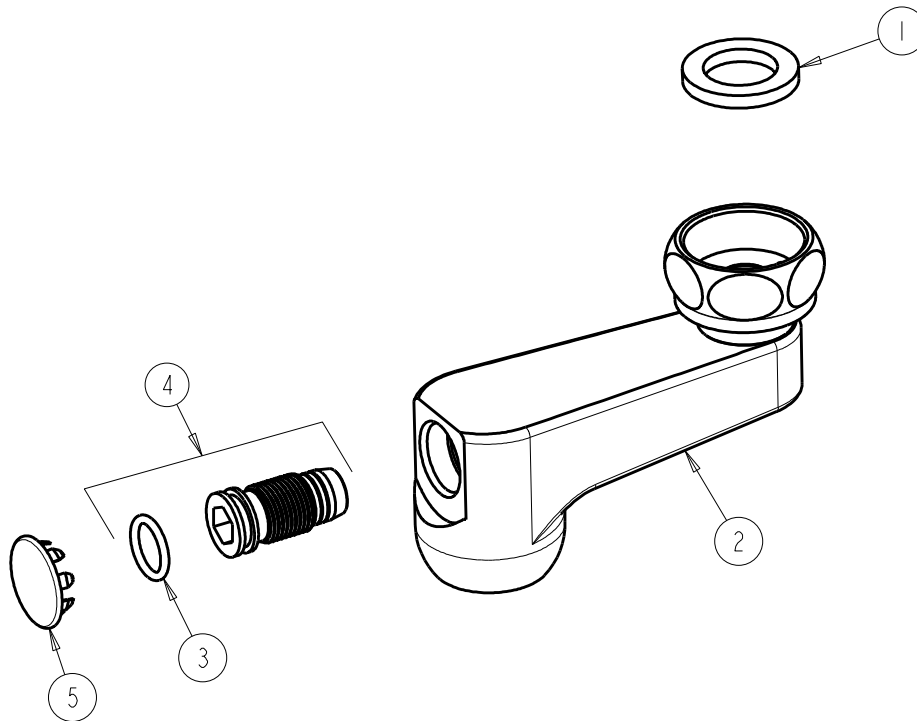

BY: JAR DATE: 11-10-11
CHK:  REV:

FITTING NO.

RJKABCP

SUBMITTED MODEL NO.

ITEM NO.

ITEM	PART NO.	DESCRIPTION
1	1-011JKNF	WASHER, .97 X .62 X .12
2	-----	STOP ARM 'R'
3	1104-007JKNF	O RING
4	173-108KJKABRBF	STEM ASSEMBLY
5	1-144JKCP	BUTTON