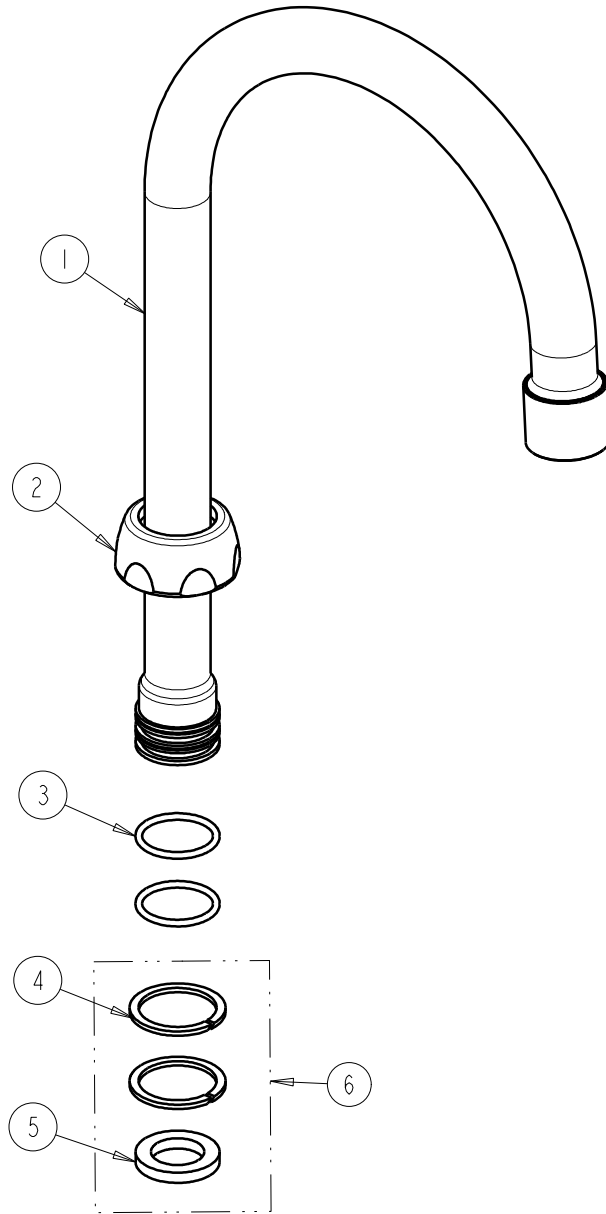

CHICAGO FAUCETS
 a Geberit company

2100 South Clearwater Drive
 Des Plaines, IL 60018
 Phone: 847-803-5000
 Fax: 847-803-5454
 www.chicagofaucets.com

REPAIR PARTS

BY: SID DATE: 04-28-10
 CHK: *[Signature]* REV:

FITTING NO.
GN2BJKABCP
 SUBMITTED MODEL NO.

FOR TECHNICAL ASSISTANCE
 1-800-TEC-TRUE (1-800-832-8783)

ITEM NO.

ITEM	PART NO.	DESCRIPTION
1	-----	TUBE SPOUT
2	1100-208JKCP	NUT, SPOUT 1-1/16-18 UNEF
3	50-035JKNF	O RING 0.739 X .070
4	50-036JKNF	SPLIT WASHER
5	340-004JKNF	CELCON WASHER
6	225-TJKNF	KIT, BAG WASHERS