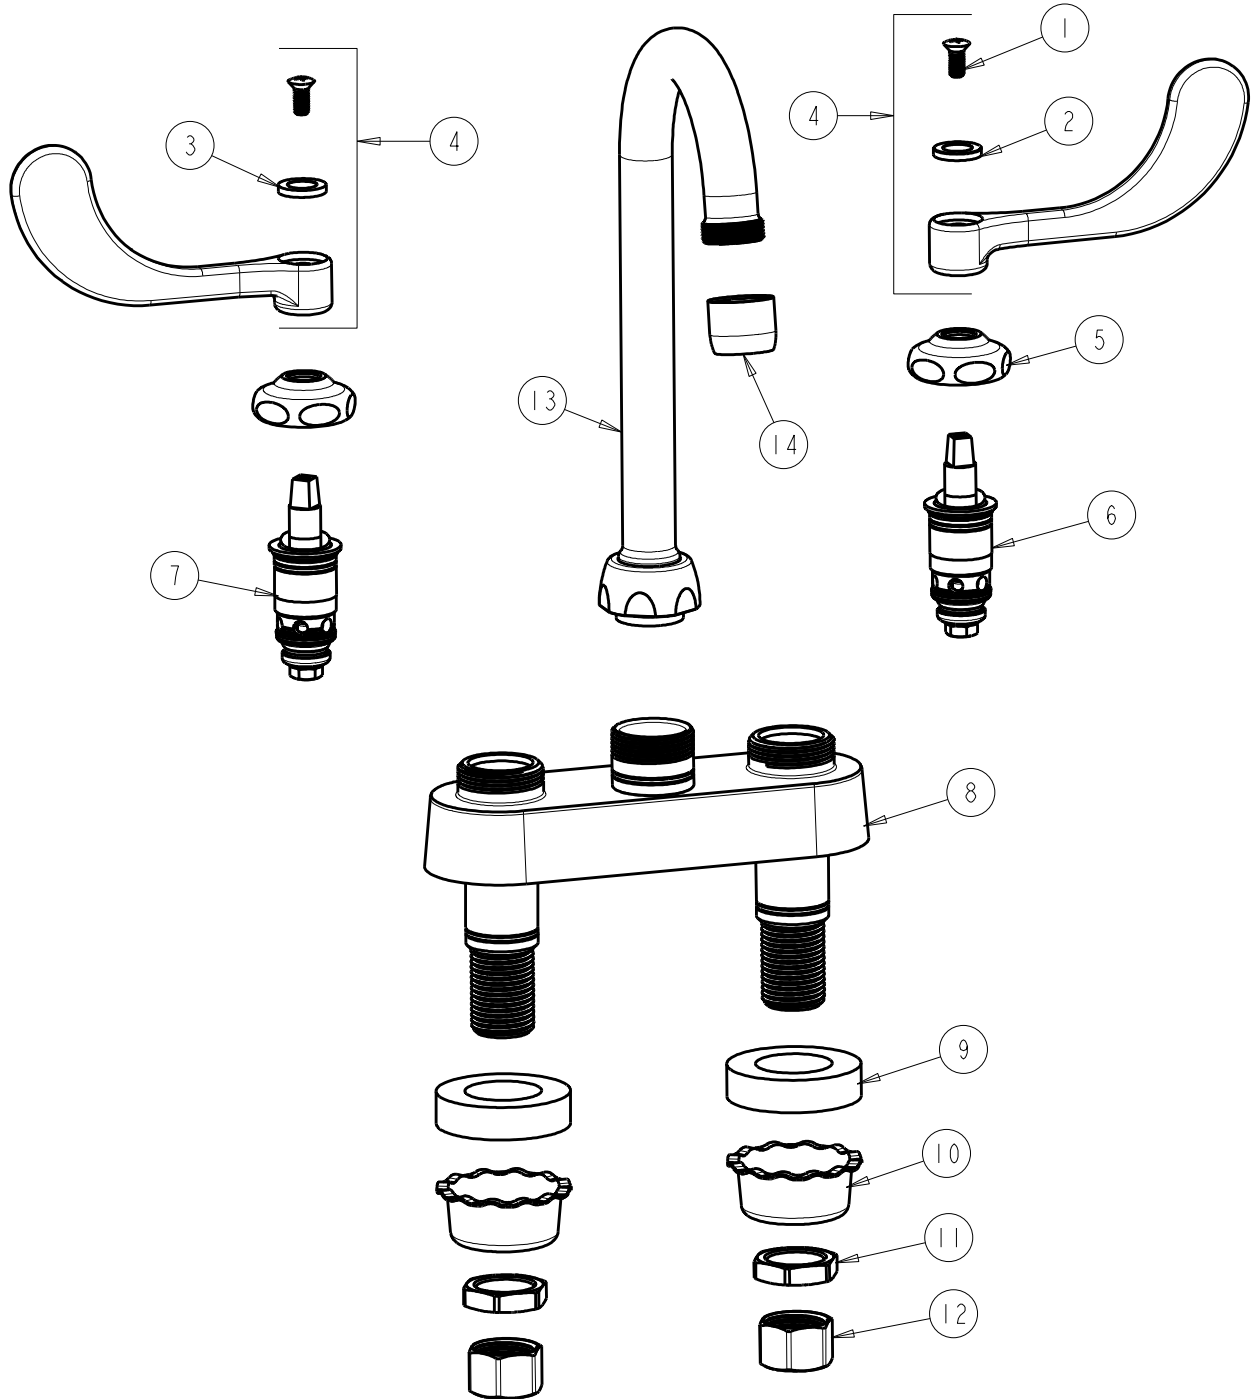

CHICAGO FAUCETS 

a Geberit company

FOR TECHNICAL ASSISTANCE
1-800-TEC-TRUE (1-800-832-8783)

2100 South Clearwater Drive
Des Plaines, IL 60018
Phone: 847-803-5000
Fax: 847-803-5454
www.chicagofaucets.com

REPAIR PARTS

BY: SID DATE: 12-05-11
CHK:  REV:

FITTING NO.

895-317E35ABCP

SUBMITTED MODEL NO.

ITEM NO.

ITEM	PART NO.	DESCRIPTION	ITEM	PART NO.	DESCRIPTION
1	420-010JKRCF	SCREW, 10-32 UNC PH 1/2	8	---	VALVE BODY (NOT SOLD SEPARATELY)
2	633-123JKNF	INDEX BUTTON (BLUE)	9	555-313JKNF	WASHER
3	633-023JKNF	INDEX BUTTON (RED)	10	1797-114JKNF	BASIN COCK WASHER
4	317-PRJKCP	HANDLE, 4" WRISTBLADE (PAIR)	11	49-004JKRBF	LOCKNUT
5	1-214JKCP	CAP	12	49-005JKRBF	COUPLING NUT
6	1-099XTJKABNF	QUATURN CARTRIDGE (RH)	13	GN1AJKCP	SPOUT
7	1-100XTJKABNF	QUATURN CARTRIDGE (LH)	14	E35JKCP	SOFTFLO AERATOR 1.5 GPM