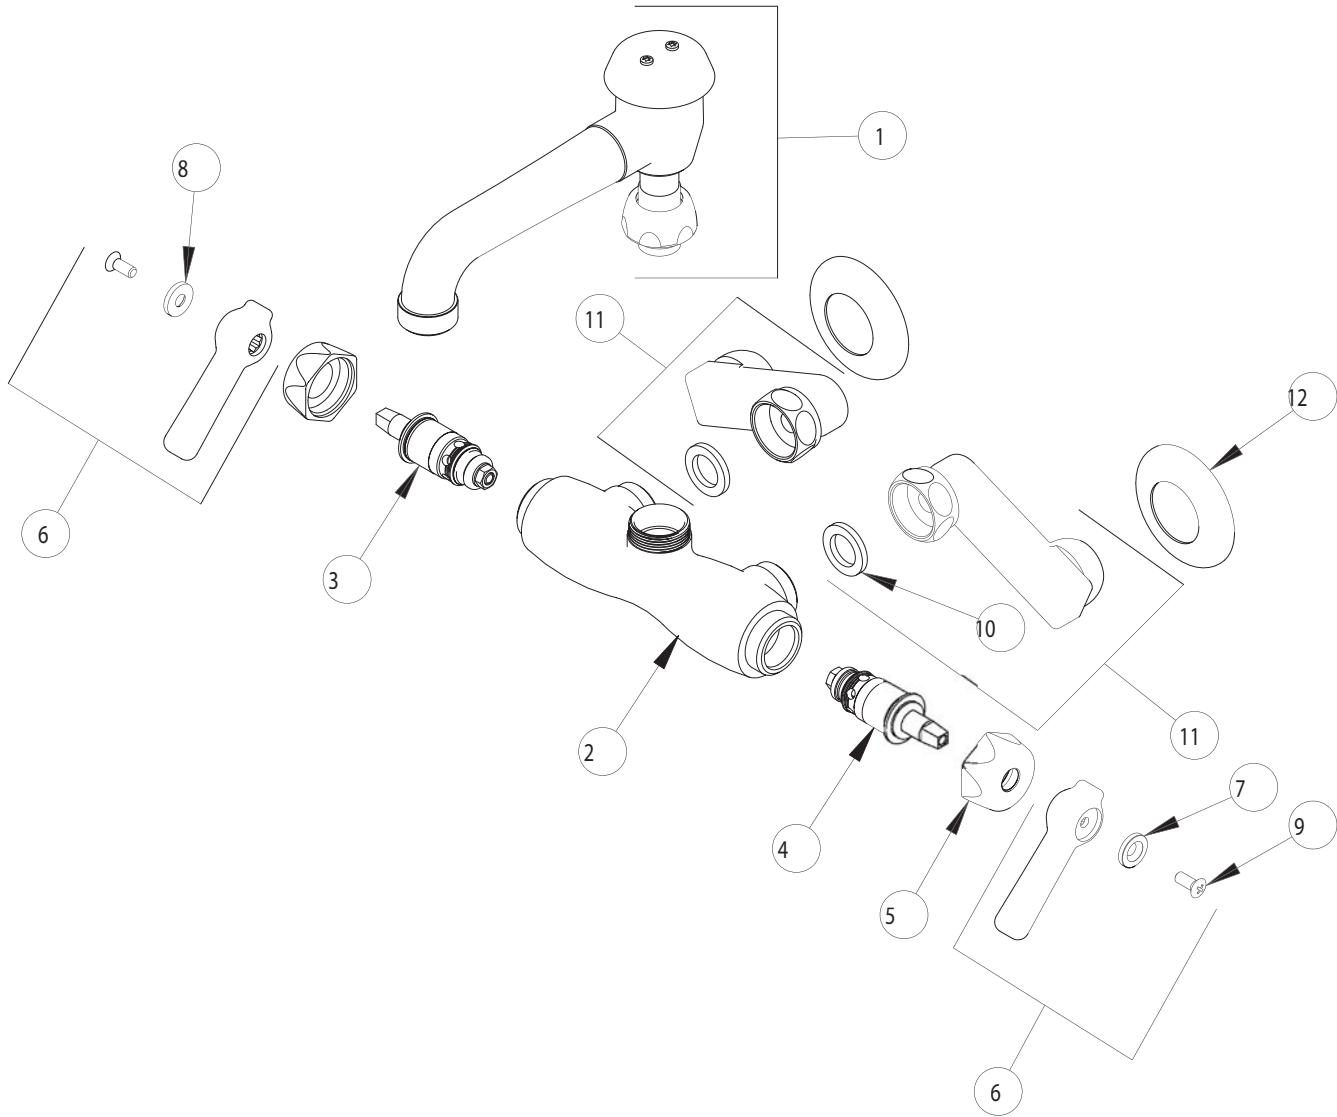

PARTS LIST

BY: SID
CHK'D:

FINISH:
DATE:

AS SPECIFIED
10-25-01

886

ITEM NO.	PART NO.	DESCRIPTION	ITEM NO.	PART NO.	DESCRIPTION
1	L5VB	FOR PARTS SEE L5VB	7	633-123	INDEX BUTTON (BLUE)
2	-----	VALVE BODY (NOT SOLD SEPARATELY)	8	633-023	INDEX BUTTON (RED)
3	1-100XT	QUATURN UNIT (LH)	9	420-010	SCREW
4	1-099XT	QUATURN UNIT (RH)	10	1-011	WASHER
5	444-005	CAP NUT	11	H	'H' ARM ASSEMBLY w/WASHER
6	369PR	LEVER HANDLE ASSEMBLY	12	1-055	FLANGE