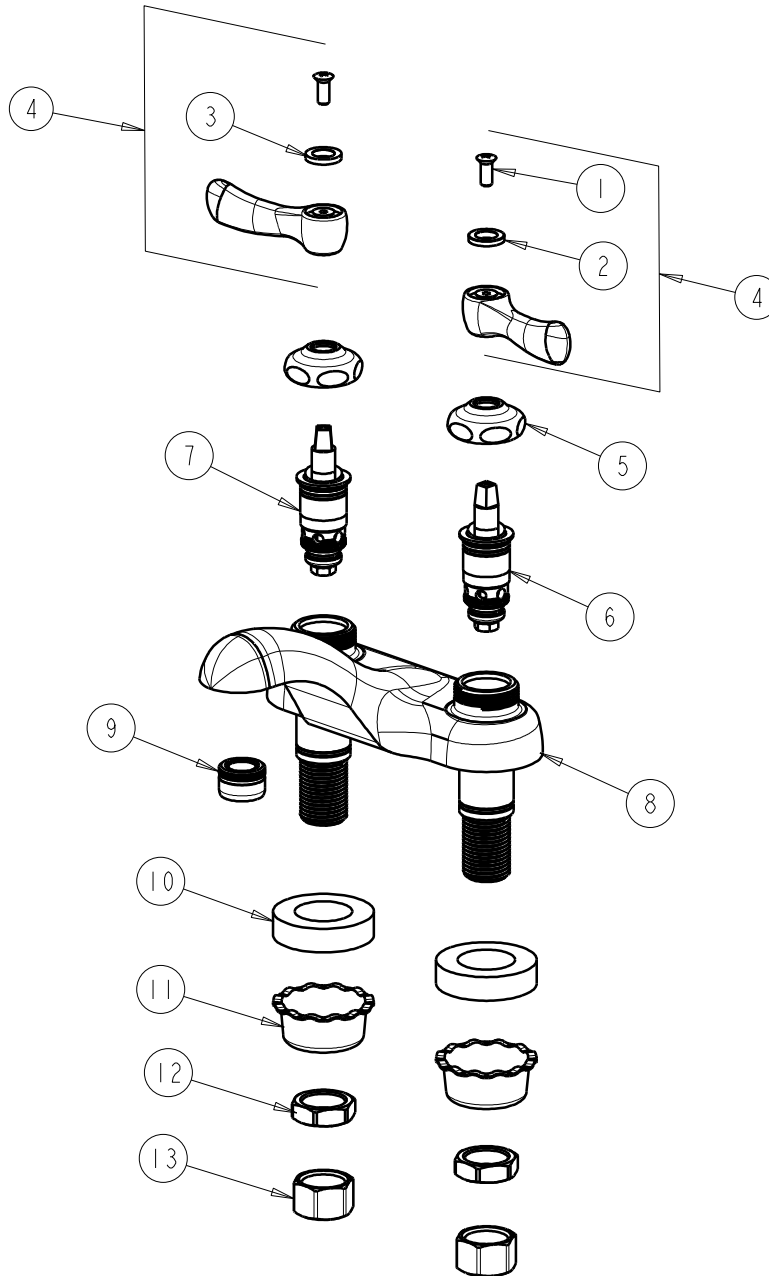

CHICAGO FAUCETS
a Geberit company

2100 South Clearwater Drive
Des Plaines, IL 60018
Phone: 847-803-5000
Fax: 847-803-5454
www.chicagofaucets.com

REPAIR PARTS

FITTING NO.

802-ABCP

SUBMITTED MODEL NO.

ITEM NO.

FOR TECHNICAL ASSISTANCE
1-800-TEC-TRUE (1-800-832-8783)

BY: SID DATE: 10-28-08
CHK: *[Signature]* REV:

ITEM	PART NO.	DESCRIPTION	ITEM	PART NO.	DESCRIPTION
1	420-010JKRCF	SCREW, 10-32 UNC PH 1/2	8	---	VALVE BODY NOT SOLD SEPARATELY
2	633-123JKNF	INDEX BUTTON (BLUE)	9	E12JKCP	SOFTFLO OUTLET
3	633-023JKNF	INDEX BUTTON (RED)	10	555-313JKNF	WASHER
4	390-PRJKCP	LEVER HANDLE ASSEMBLY (PAIR)	11	1797-114JKNF	BASIN COCK WASHER
5	1-214JKCP	CAP	12	49-004JKRBF	LOCKNUT
6	AB1-099XTJKNF	QUATURN UNIT (RH)	13	49-005JKRBF	COUPLING NUT
7	AB1-100XTJKNF	QUATURN UNIT (LH)			