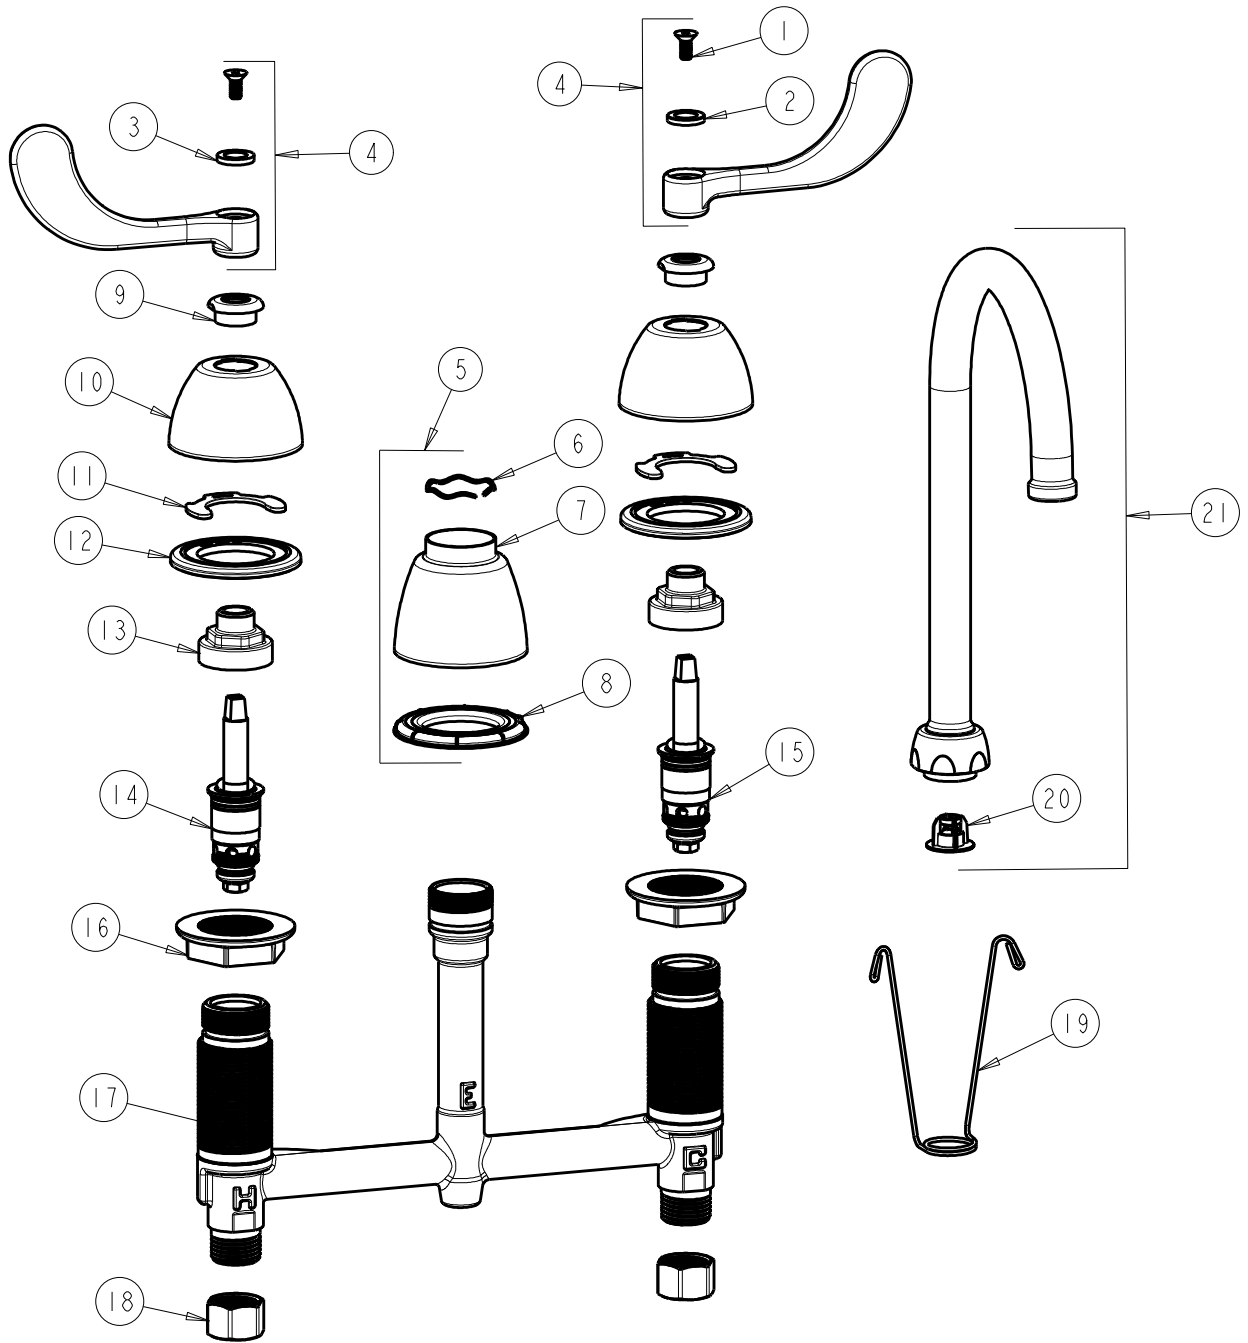

**CHICAGO FAUCETS**  
a Geberit company

2100 South Clearwater Drive  
Des Plaines, IL 60018  
Phone: 847-803-5000  
Fax: 847-803-5454  
www.chicagofaucets.com

**REPAIR PARTS**

BY: SID DATE: 02-01-10  
CHK: *AK* REV: 03-02-17

FITTING NO.  
**786-GN2FCABCP**

SUBMITTED MODEL NO.

ITEM NO.

**FOR TECHNICAL ASSISTANCE**  
1-800-TEC-TRUE (1-800-832-8783)

ITEM	PART NO.	DESCRIPTION	ITEM	PART NO.	DESCRIPTION
1	420-020JKNF	SCREW, 1/8 FLAT HEX HEAD X 1/2	12	888-026JKNF	WASHER, SEALING
2	633-123JKNF	INDEX BUTTON (BLUE)	13	274-014JKRBF	NUT, CAP
3	633-023JKNF	INDEX BUTTON (RED)	14	377-XTLHJKABNF	LH QUATURN CARTRIDGE
4	317-PRJKCP	HANDLE, 4" WRISTBLADE (PAIR)	15	377-XTRHJKABNF	RH QUATURN CARTRIDGE
5	785-400JKKCP	KIT, SPOUT ESCUTCHEON	16	250-004JKNF	LOCKNUT
6	50-038JKNF	WAVE WASHER	17	-----	BODY, VALVE
7	785-400JKCP	ESCUTCHEON, SPOUT BASE	18	49-005JKRBF	COUPLING NUT
8	888-027JKNF	SPOUT ESCUTCHEON WASHER	19	200-008JKNF	HANGER
9	422-113JKCP	ESCUTCHEON NUT	20	50-043KJKABNF	FLOW CONTROL 1.5 GPM
10	250-082JKCP	ESCUTCHEON	21	GN2FCJKABCP	SPOUT, GN PLAIN END w/ 1.5 GPM FC
11	200-009JKNF	CLIP, RETAIN			