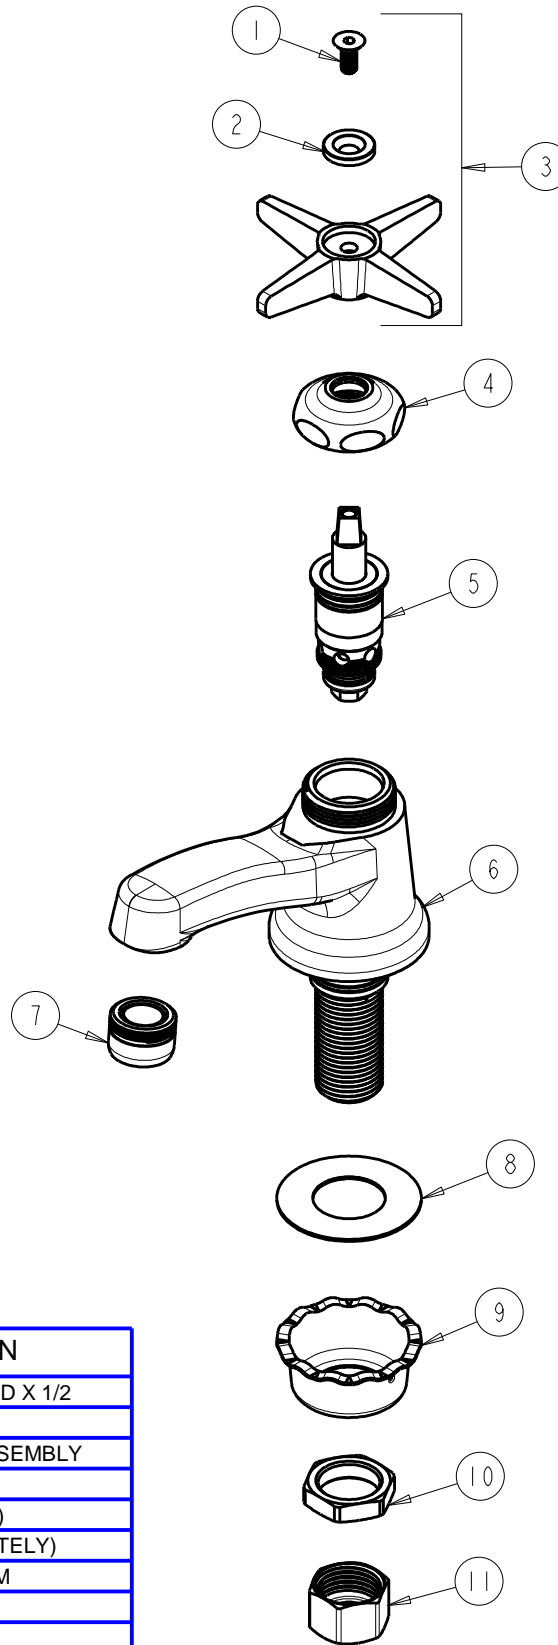

a Geberit company

2100 South Clearwater Drive
Des Plaines, IL 60018
Phone: 847-803-5000
Fax: 847-803-5454
www.chicagofaucets.com

FOR TECHNICAL ASSISTANCE
1-800-TEC-TRUE (1-800-832-8783)

REPAIR PARTS

BY: SID DATE: 06-05-12

CHK: *[Signature]* REV: 10-03-14

FITTING NO.

700-COLDABCP

SUBMITTED MODEL NO.

ITEM NO.

ITEM	PART NO.	DESCRIPTION
1	420-020JKNF	SCREW, 1/8 FLAT HEX HEAD X 1/2
2	633-123JKNF	INDEX BUTTON (BLUE)
3	633-COLDJKCP	4-ARM CROSS HANDLE ASSEMBLY
4	1-214JKCP	CAP
5	1-100XTJKABNF	QUATURN CARTRIDGE (LH)
6	-----	BODY (NOT SOLD SEPARATELY)
7	E12JKABCP	OUTLET, AERATOR 2.2 GPM
8	333-103JKNF	RUBBER WASHER
9	1797-114JKNF	BASIN COCK WASHER
10	49-004JKRBF	LOCKNUT
11	49-005JKRBF	COUPLING NUT