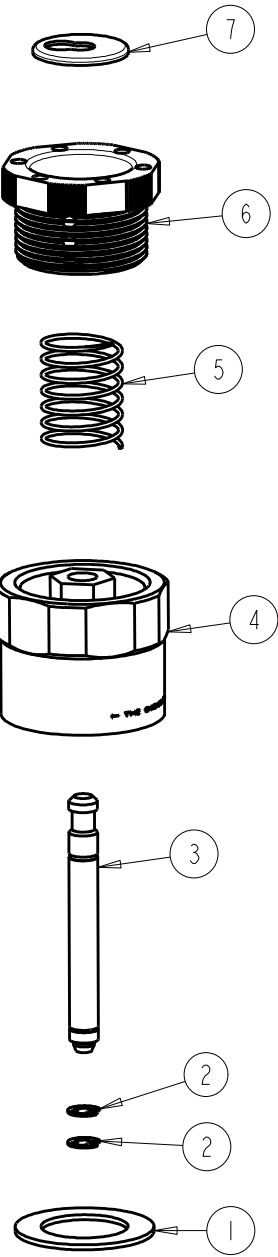

# REPAIR PARTS

BY: JAR      DATE: 08-19-13

CHK:      REV:

FITTING NO.

665-190KJKABNF

SUBMITTED MODEL NO.

ITEM NO.

**FOR TECHNICAL ASSISTANCE**  
1-800-TEC-TRUE (1-800-832-8783)

ITEM	PART NO.	DESCRIPTION
1	665-011JKABNF	WASHER, SEALING
2	665-007JKABNF	'E' RING RETAINER
3	665-105JKABNPF	STEM
4	-----	ACTUATOR CAP
5	668-013JKNF	RETURN SPRING
6	665-118JKNF	NUT, ADJUSTMENT
7	665-015JKRBF	SPRING RETAINER