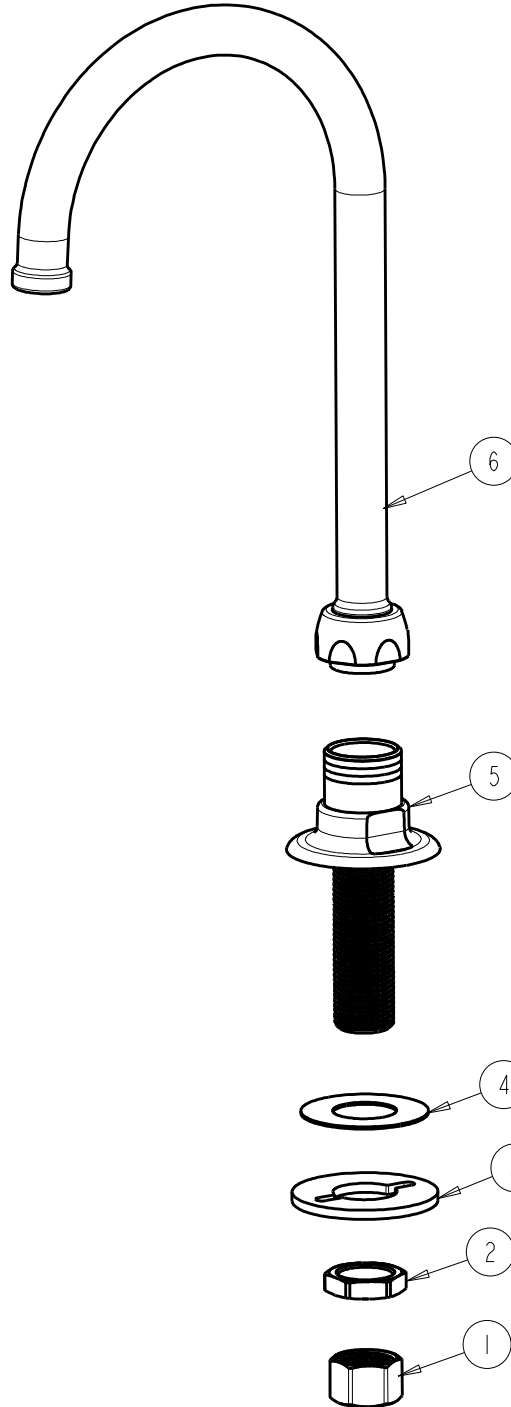

a Geberit company

2100 South Clearwater Drive
Des Plaines, IL 60018
Phone: 847-803-5000
Fax: 847-803-5454
www.chicagofaucets.com

REPAIR PARTS

BY: SID DATE: 05-15-09

CHK: *[Signature]* REV: 10-08-14

FITTING NO.

626-ABCP

SUBMITTED MODEL NO.

ITEM NO.

FOR TECHNICAL ASSISTANCE
1-800-TEC-TRUE (1-800-832-8783)

ITEM	PART NO.	DESCRIPTION
1	49-005JKRBF	COUPLING NUT
2	49-004JKRBF	LOCKNUT
3	807-112JKNF	WASHER
4	333-103JKNF	RUBBER WASHER
5	-----	SHANK AND FLANGE ASSEMBLY
6	GN2JKABCP	SPOUT, GN PLAIN END 5-1/4" C-C