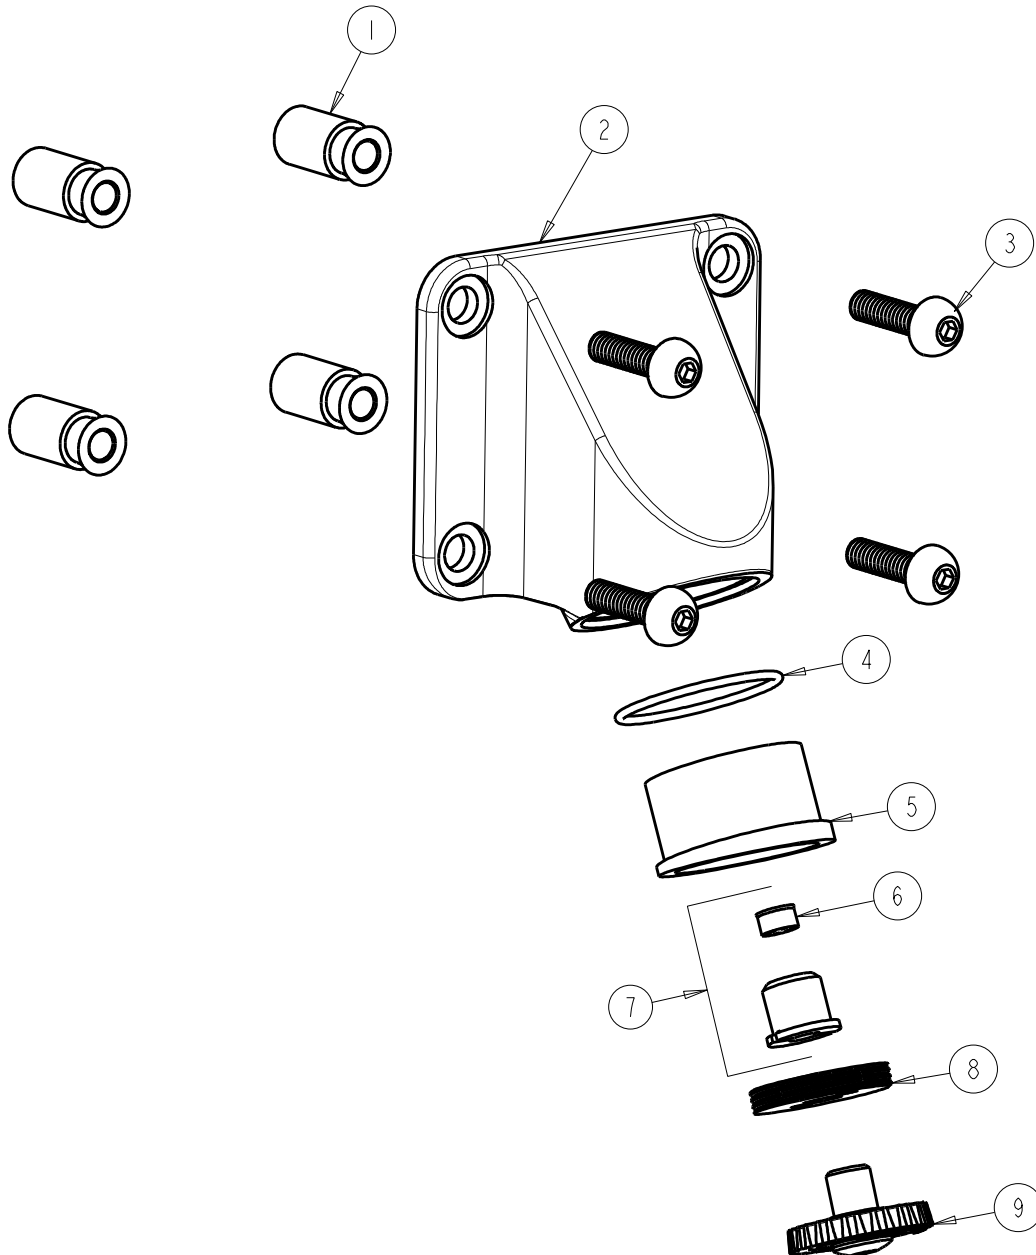

CHICAGO FAUCETS
a Geberit company

2100 South Clearwater Drive
Des Plaines, IL 60018
Phone: 847-803-5000
Fax: 847-803-5454
www.chicagofaucets.com

REPAIR PARTS

FITTING NO.

621-CP

SUBMITTED MODEL NO.

ITEM NO.

BY: JAR DATE: 03-03-05

CHK: *JAR* REV: 09-30-11

FOR TECHNICAL ASSISTANCE
1-800-TEC-TRUE (1-800-832-8783)

ITEM	PART NO.	DESCRIPTION
1	498-003JKNF	ANCHOR
2	—	VALVE BODY (NOT SOLD SEPARATELY)
3	498-014JKCP	SCREW
4	621-016JKNF	O-RING
5	621-014JKRCF	ADAPTER
6	1020-011JKNF	FLOW CONTROL 2.0 GPM MAX
7	621-013KJKRBF	RETAINER WITH 2.0 FLOW CONTROL
8	620-140JKNF	RETAINER
9	621-015KJKBNF	SCREW ASSEMBLY 2.5 GPM