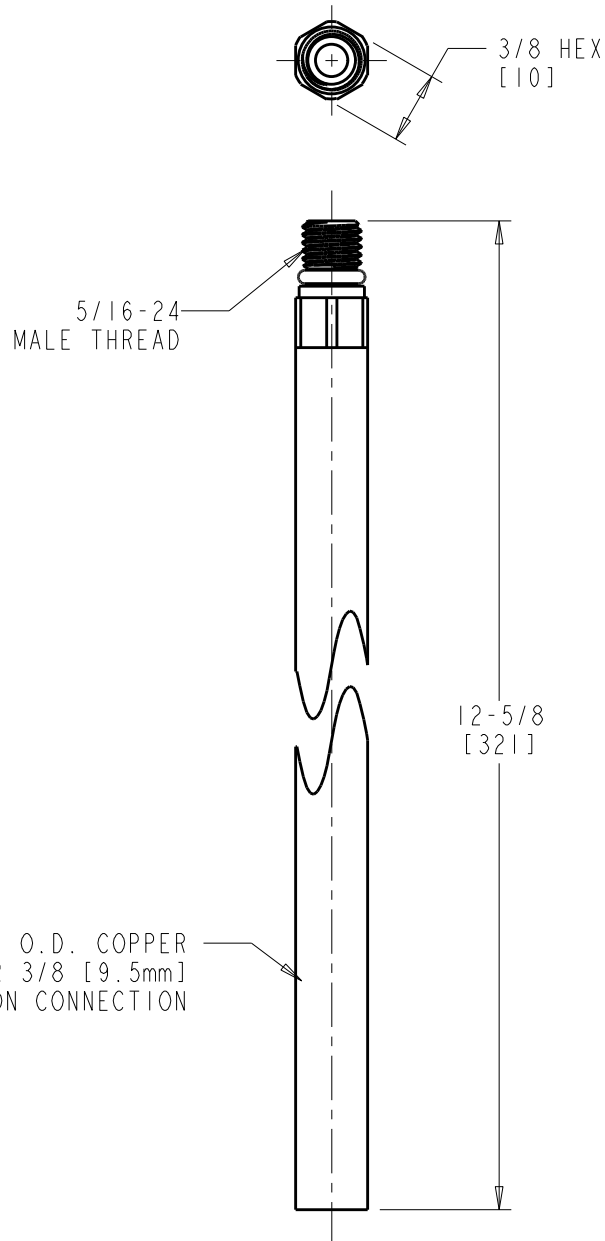

ROUGH-IN

FITTING NO.

50-101KJKABNF

SUBMITTED MODEL NO.

BY: SID

DATE: 03-04-14

CHK: 

REV:

SUBMITTED AS SHOWN

SUBMITTED AS NOTED

SEE ATTACHED FOR
SUBMITTED MODIFICATION

JOB NAME

ITEM NO.

DIMENSIONS ARE IN INCHES AND [MILLIMETERS].

TECHNICAL DATA

- SUPPLY TUBE ASSEMBLY
- FINISH: NO FINISH

ROUGHING IN DIMENSIONS MAY VARY AND ARE SUBJECT TO CHANGE. NO RESPONSIBILITY IS ASSUMED FOR USE OF SUPERCEDED OR VOIDED DATA.