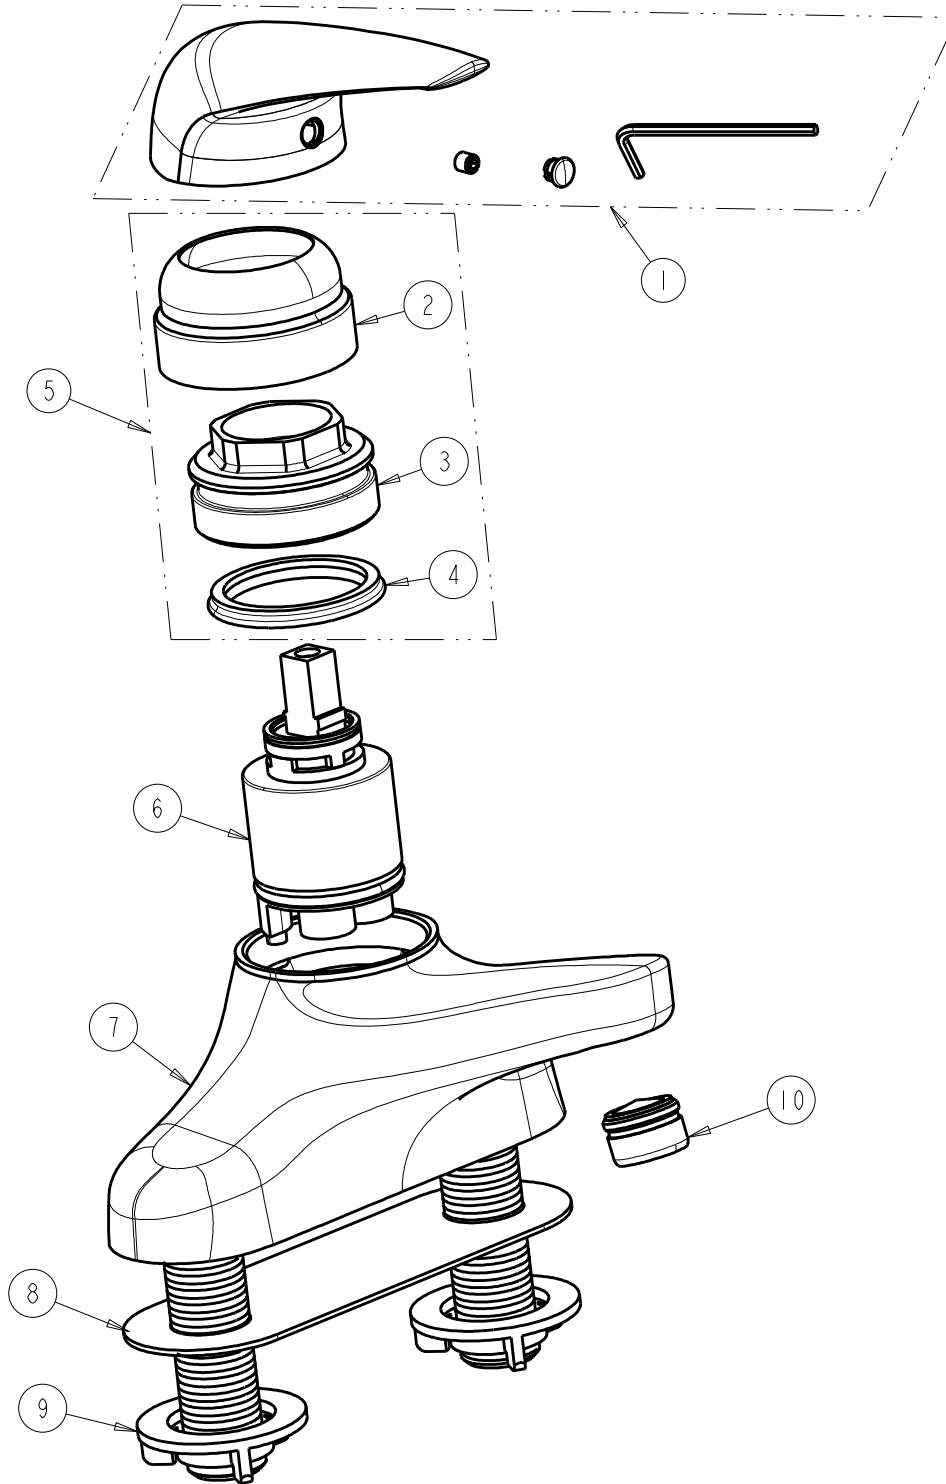

FITTING NO.

420-ABCP

SUBMITTED MODEL NO.

ITEM NO.

FOR TECHNICAL ASSISTANCE
1-800-TEC-TRUE (1-800-832-8783)

ITEM	PART NO.	DESCRIPTION	ITEM	PART NO.	DESCRIPTION
1	420-030KJKCP	HANDLE ASSEMBLY KIT	6	420-XJKABNF	CERAMIC DISC CARTRIDGE
2	-----	COVER	7	-----	BODY
3	-----	RETAINER	8	-----	GASKET
4	-----	U-WASHER	9	-----	LOCKNUT
5	420-031KJKCP	SINGLE LEVER COVER KIT	10	E37JKABCP	OUTLET, LAMINAR 1.5 GPM