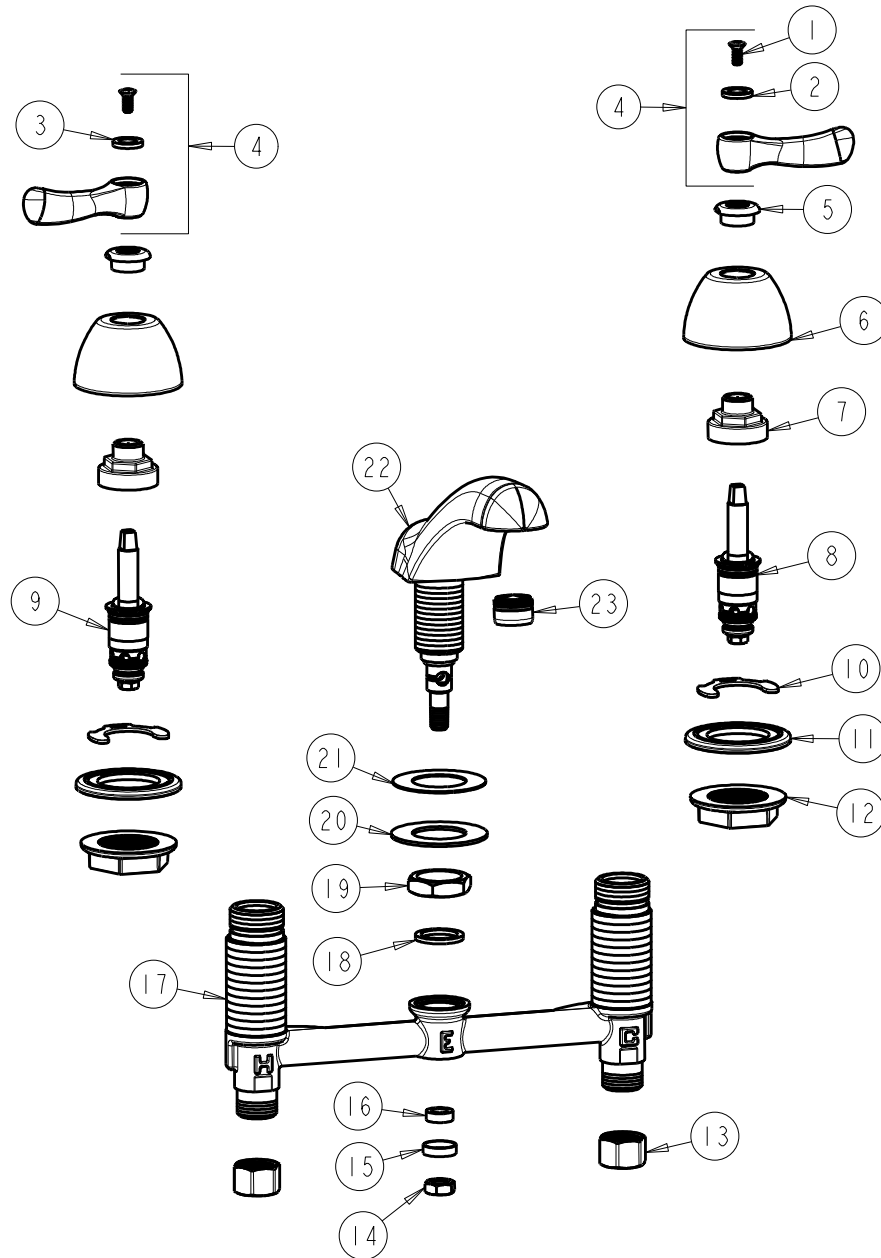

CHICAGO FAUCETS
a Geberit company

2100 South Clearwater Drive
Des Plaines, IL 60018
Phone: 847-803-5000
Fax: 847-803-5454
www.chicagofaucets.com

REPAIR PARTS

FITTING NO.

404-ABCP

SUBMITTED MODEL NO.

ITEM NO.

FOR TECHNICAL ASSISTANCE
1-800-TEC-TRUE (1-800-832-8783)

BY: JAR DATE: 05-08-09
CHK: REV: 07-07-11

ITEM	PART NO.	DESCRIPTION	ITEM	PART NO.	DESCRIPTION
1	420-010JKRCF	SCREW, 10-32 UNC PH 1/2	13	49-005JKRBF	COUPLING NUT
2	633-123JKNF	INDEX BUTTON (BLUE)	14	689-113JKRBF	NUT, 3/8-24 UNF X .56 X .22
3	633-023JKNF	INDEX BUTTON (RED)	15	250-187JKRBF	RETAINER
4	390-PRJKCP	LEVER HANDLE ASSEMBLY (PAIR)	16	1797-129JKNF	RUBBER WASHER
5	422-113JKCP	ESCUTCHEON NUT	17	-----	BODY, VALVE
6	250-082JKCP	ESCUTCHEON	18	250-200JKNF	GASKET
7	274-014JKRBF	NUT, CAP	19	250-054JKRBF	LOCKNUT
8	377-XTRHJKABNF	RH QUATURN CARTRIDGE	20	50-014JKNF	STEEL WASHER
9	377-XTLHJKABNF	LH QUATURN CARTRIDGE	21	739-056JKNF	RUBBER WASHER
10	200-009JKNF	CLIP, RETAIN	22	401-301JKKCP	SPOUT ASSEMBLY
11	888-026JKNF	WASHER, SEALING	23	E12JKCP	SOFTFLO OUTLET
12	250-004JKNF	LOCKNUT			