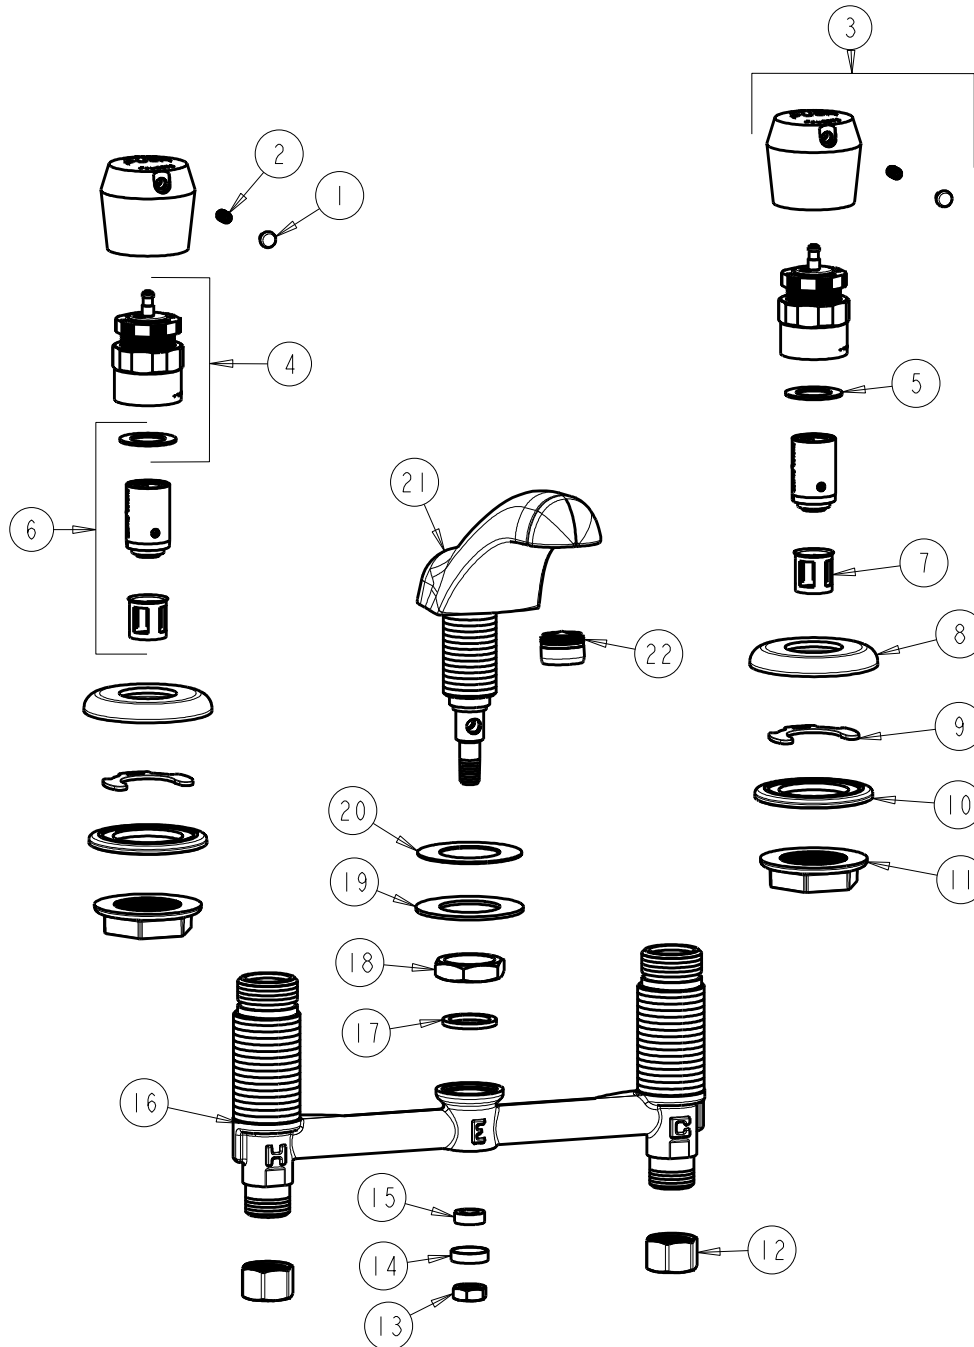

BY: JAR

DATE: 05-11-09

ITEM NO.

CHK:

REV: 07-06-11

**FOR TECHNICAL ASSISTANCE**  
1-800-TEC-TRUE (1-800-832-8783)

ITEM	PART NO.	DESCRIPTION	ITEM	PART NO.	DESCRIPTION
1	665-309JKNF	BUTTONS, HOT AND COLD	12	49-005JKRBF	COUPLING NUT
2	665-116JKNF	SET SCREW	13	689-113JKRBF	NUT, 3/8-24 UNF X .56 X .22
3	665-PSHJKCP	HANDLE, PUSH CAP	14	250-187JKRBF	RETAINER
4	665-190JKNF	ACTUATOR ASSEMBLY	15	1797-129JKNF	RUBBER WASHER
5	665-011JKNF	WASHER, SEALING	16	—	BODY, VALVE
6	671-XJKNF	METERING VALVE CARTRIDGE	17	250-200JKNF	GASKET
7	667-402JKNF	MVP FILTER	18	250-054JKRBF	LOCKNUT
8	408-005JKCP	ESCUTCHEON	19	50-014JKNF	STEEL WASHER
9	200-009JKNF	CLIP, RETAIN	20	739-056JKNF	RUBBER WASHER
10	888-026JKNF	WASHER, SEALING	21	401-301JKKCP	SPOUT ASSEMBLY
11	250-004JKNF	LOCKNUT	22	E12JKCP	SOFTFLO OUTLET