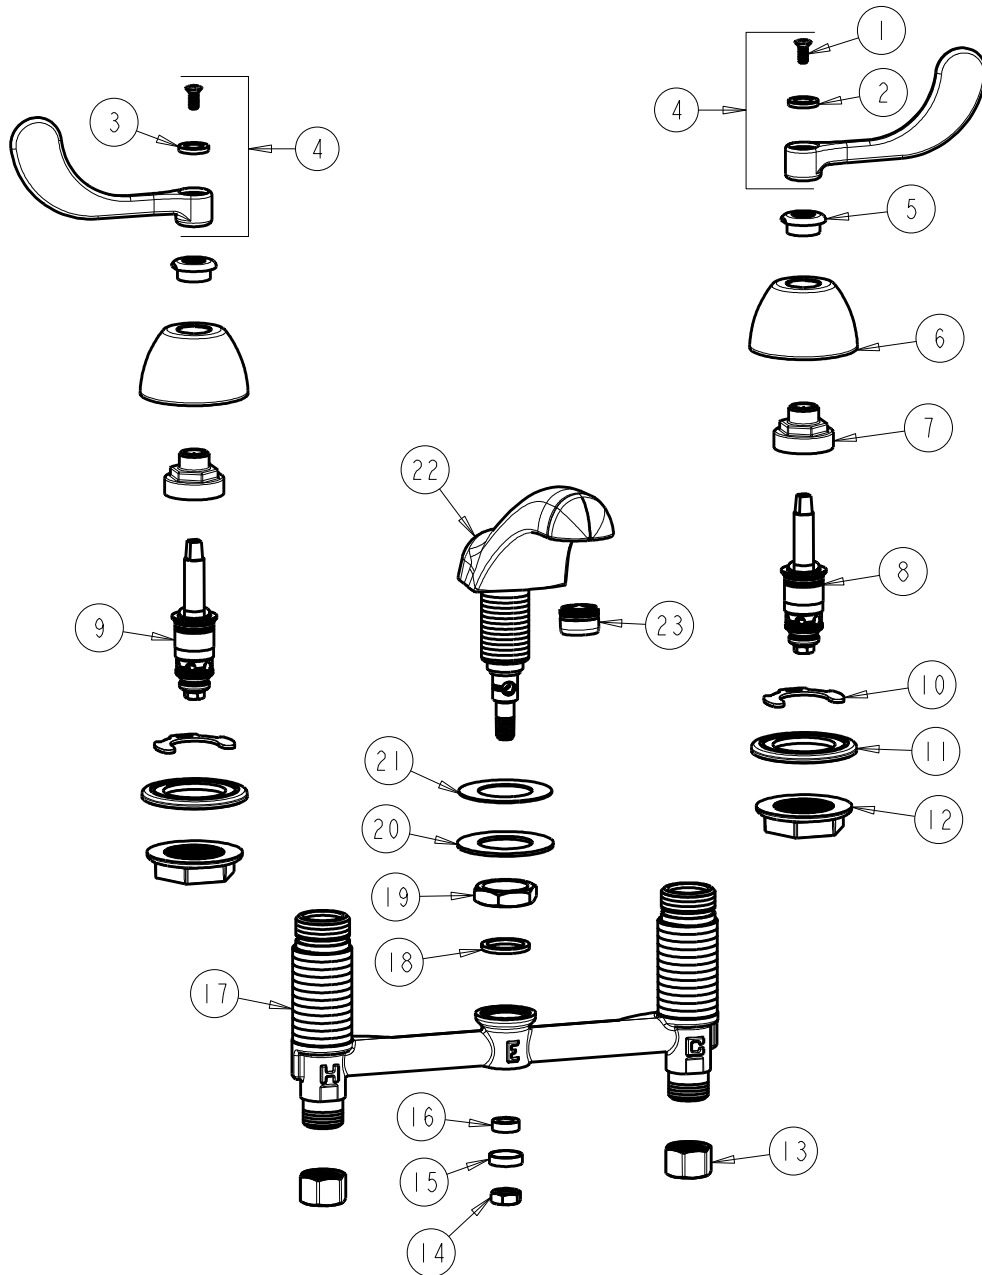

CHICAGO FAUCETS
a Geberit company

2100 South Clearwater Drive
Des Plaines, IL 60018
Phone: 847-803-5000
Fax: 847-803-5454
www.chicagofaucets.com

REPAIR PARTS

FITTING NO.

404-317ABCP

SUBMITTED MODEL NO.

BY: JAR

DATE: 05-08-09

CHK:

REV: 07-07-11

ITEM NO.

FOR TECHNICAL ASSISTANCE
1-800-TEC-TRUE (1-800-832-8783)

ITEM	PART NO.	DESCRIPTION	ITEM	PART NO.	DESCRIPTION
1	420-010JKRCF	SCREW, 10-32 UNC PH 1/2	13	49-005JKRBF	COUPLING NUT
2	633-123JKNF	INDEX BUTTON (BLUE)	14	689-113JKRBF	NUT, 3/8-24 UNF X .56 X .22
3	633-023JKNF	INDEX BUTTON (RED)	15	250-187JKRBF	RETAINER
4	317-PRJKCP	HANDLE, 4" WRISTBLADE (PAIR)	16	1797-129JKNF	RUBBER WASHER
5	422-113JKCP	ESCUTCHEON NUT	17	---	BODY, VALVE
6	250-082JKCP	ESCUTCHEON	18	250-200JKNF	GASKET
7	274-014JKRBF	NUT, CAP	19	250-054JKRBF	LOCKNUT
8	377-XTRHJKABNF	RH QUATURN CARTRIDGE	20	50-014JKNF	STEEL WASHER
9	377-XTLHJKABNF	LH QUATURN CARTRIDGE	21	739-056JKNF	RUBBER WASHER
10	200-009JKNF	CLIP, RETAIN	22	401-301JKKCP	SPOUT ASSEMBLY
11	888-026JKNF	WASHER, SEALING	23	E12JKCP	SOFTFLO OUTLET
12	250-004JKNF	LOCKNUT			