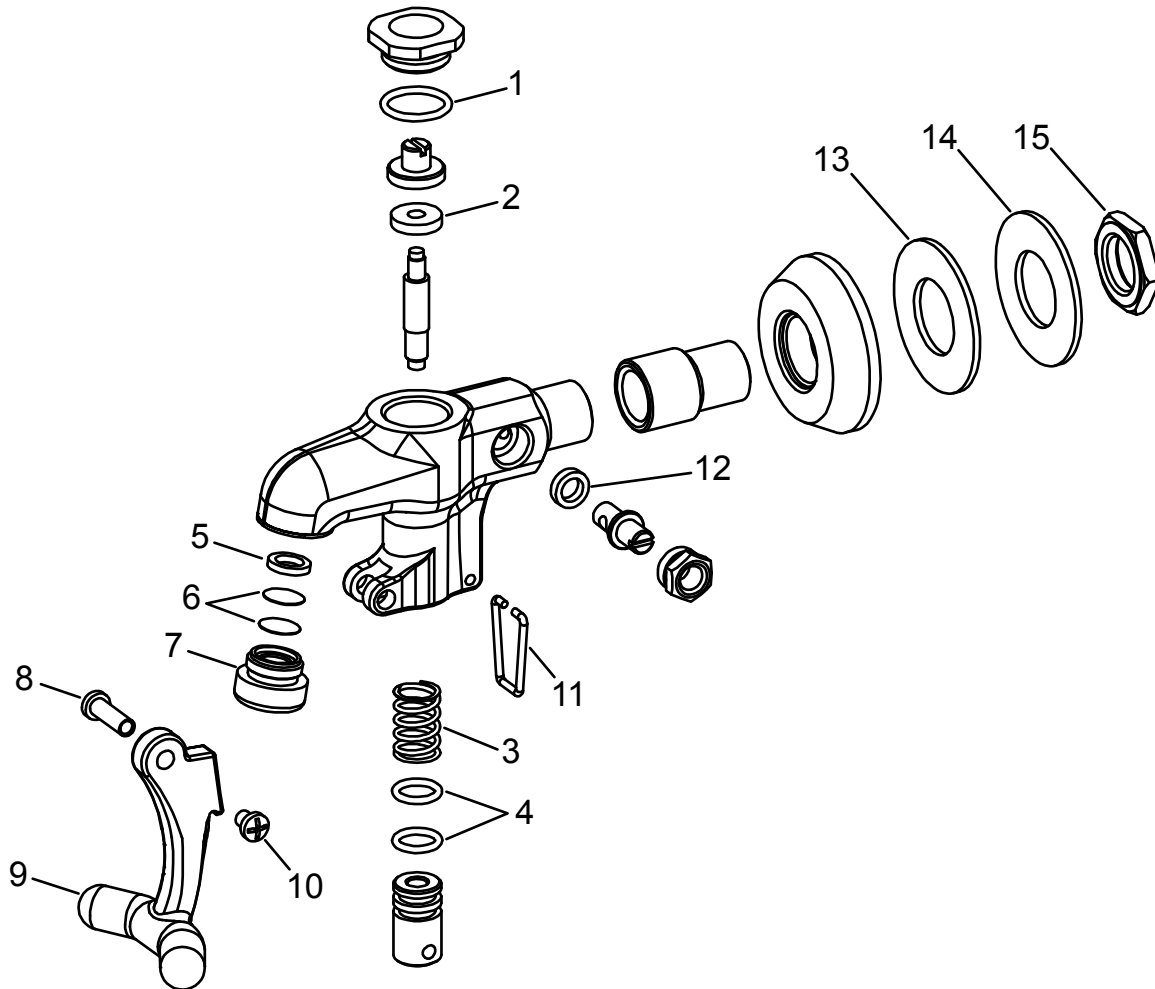

a Geberit company

2100 South Clearwater Drive
Des Plaines, IL 60018
Phone: 847-803-5000
Fax: 847-803-5454
www.chicagofaucets.com

REPAIR PARTS

BY: PDC DATE: 08-10-12

CHK: REV:

FITTING NO.

312-ABCP

SUBMITTED MODEL NO.

ITEM NO.

FOR TECHNICAL ASSISTANCE
1-800-TEC-TRUE (1-800-832-8783)

ITEM	PART NO.	DESCRIPTION
1,2,3,4	712-003KJKNF	ACTUATOR REPAIR KIT
5,6,7	712-001KJKABCP	OUTLET ASSEMBLY
8,9,10,11	712-002KJKNF	LEVER ASSEMBLY
12	712-004JKNF	FLOW CONTROL GASKET
13,14,15	313-005KJKNF	WALL MOUNTING HARDWARE KIT