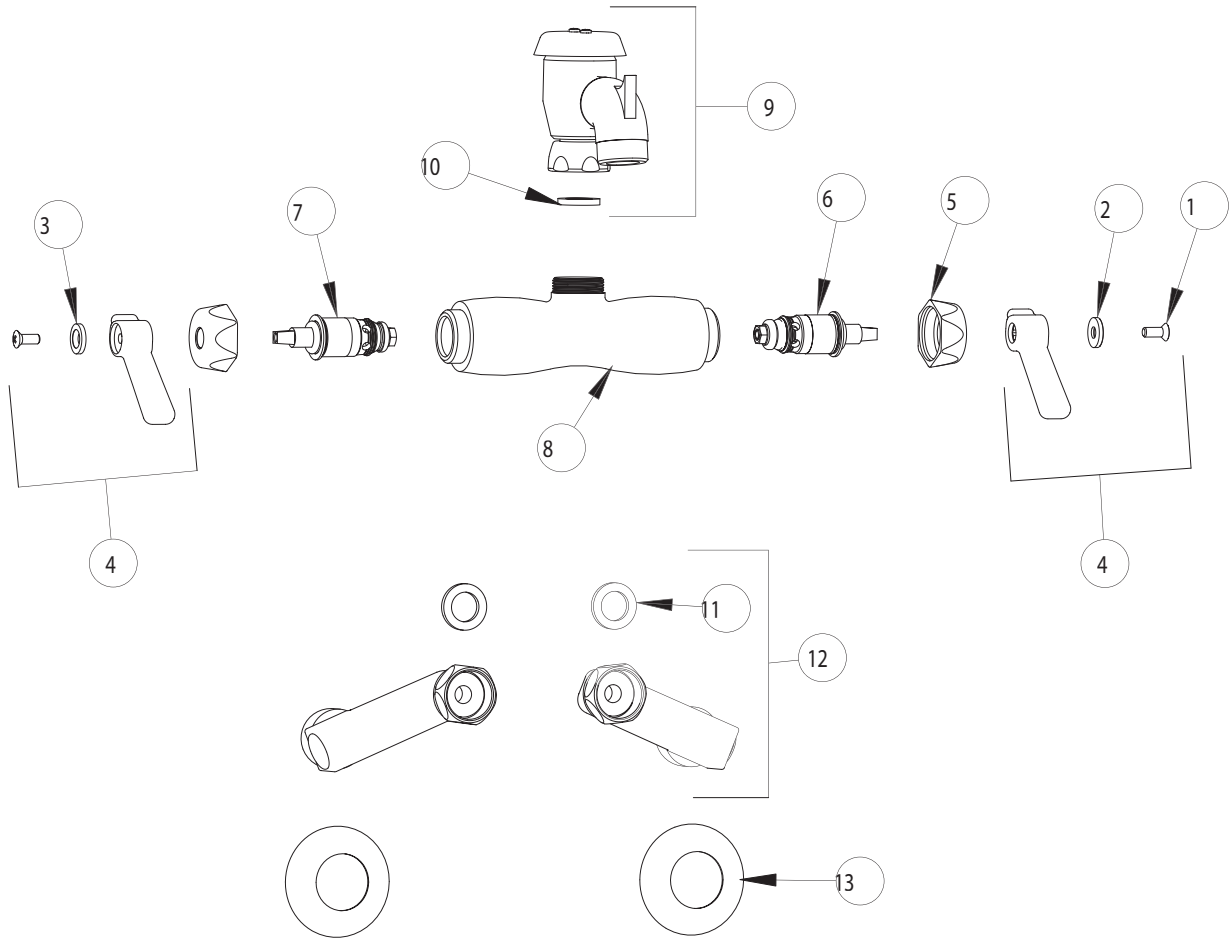

# PARTS LIST

BY: JAR  
CHK'D:

FINISH:  
DATE:

AS SPECIFIED  
8-31-01

305-VBR

ITEM NO.	PART NO.	DESCRIPTION
1	420-010	SCREW
2	633-123	INDEX BUTTON (BLUE)
3	633-023	INDEX BUTTON (RED)
4	369PR	LEVER HANDLE ASSEMBLY
5	444-005	CAP NUT
6	1-099XT	QUATURN UNIT (RH)
7	1-100XT	QUATURN UNIT (LH)
8	-----	VALVE BODY (NOT SOLD SEPARATELY)
9	305-SVB	SPOUT ASSEMBLY
10	340-004	CELCON WASHER
11	1-011	WASHER
12	R	R-ARM
13	1-055	FLANGE