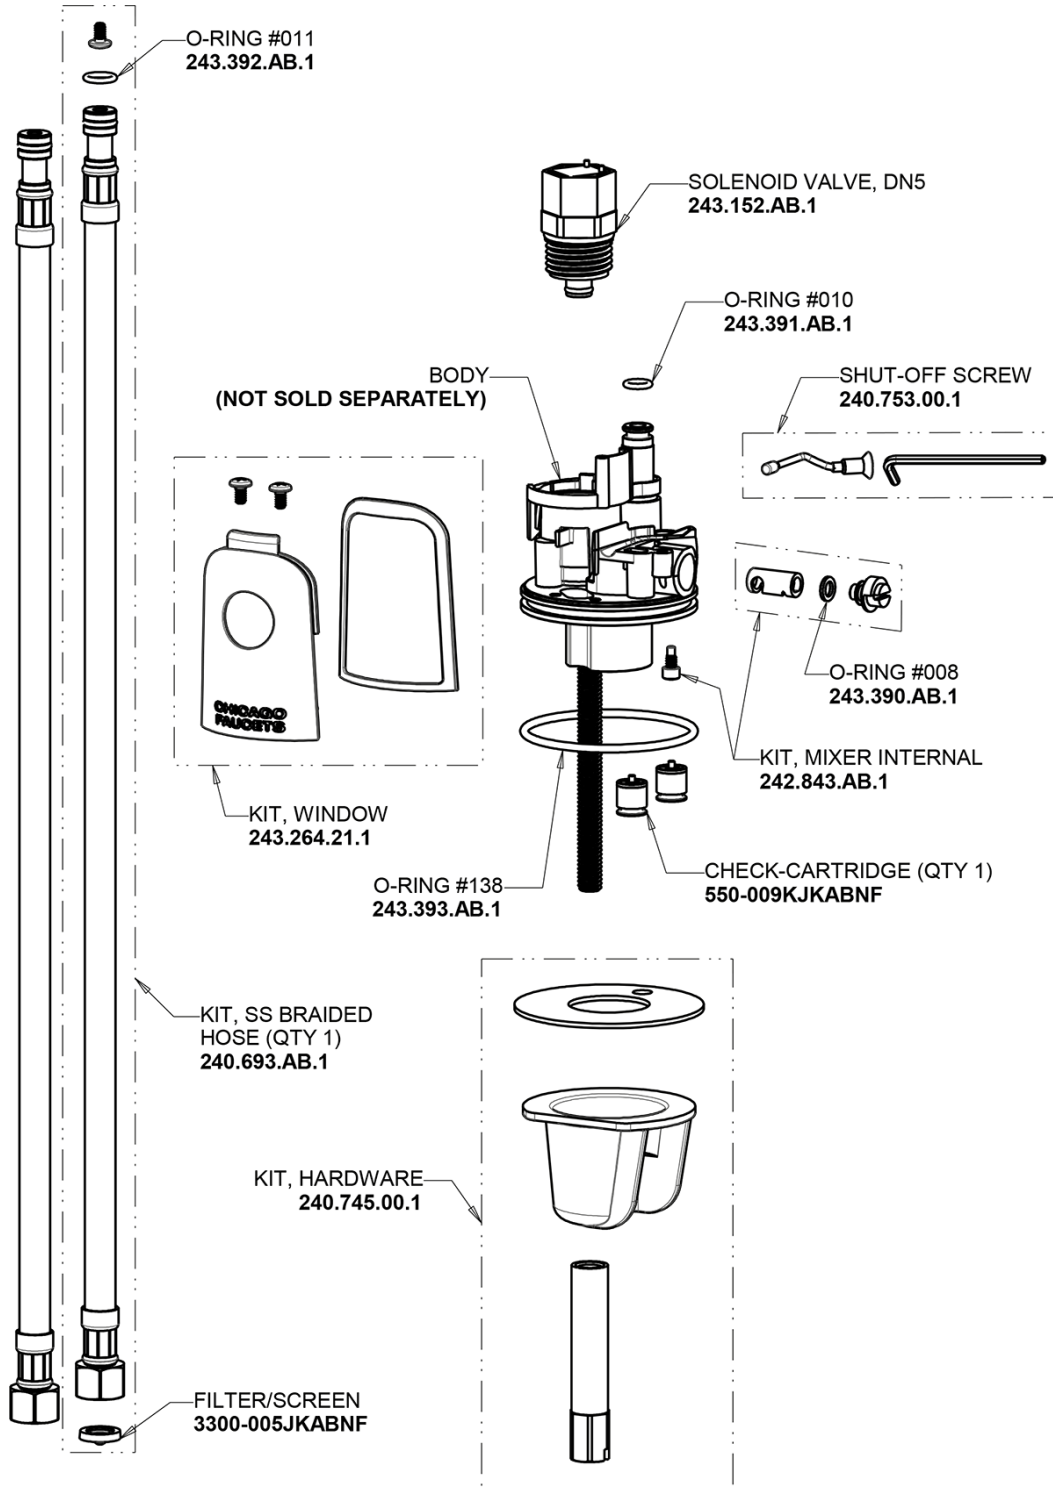

Repair Parts

116.211.AB.4

HyTronic Traditional Sink Faucet with Dual Beam Infrared Sensor

**CHICAGO
FAUCETS** 

a Geberit company

Base Parts:

For Technical Assistance:

Phone: 800-TEC-TRUE (832-8783)

**CHICAGO
FAUCETS** 

a Geberit company

HyTronic Traditional Spout
240.724.AB.1

CHECK-CARTRIDGE
550-009KJKABNF

O-RING, #010
243.391.AB.1

0.35 GPM (1.3 L/min) Vandal Proof Econo-Flo Non-Aerating
Outlet
E39VPJKABCP

VANDAL PROOF KEY
3-024JKRCF

Electronic Module
242.574.00.1

CR-P2 6V Lithium Battery
242.560.00.1

For Technical Assistance:

Phone: 800-TEC-TRUE (832-8783)

Email: techsupport.us@chicagofaucets.com

2100 South Clearwater Drive