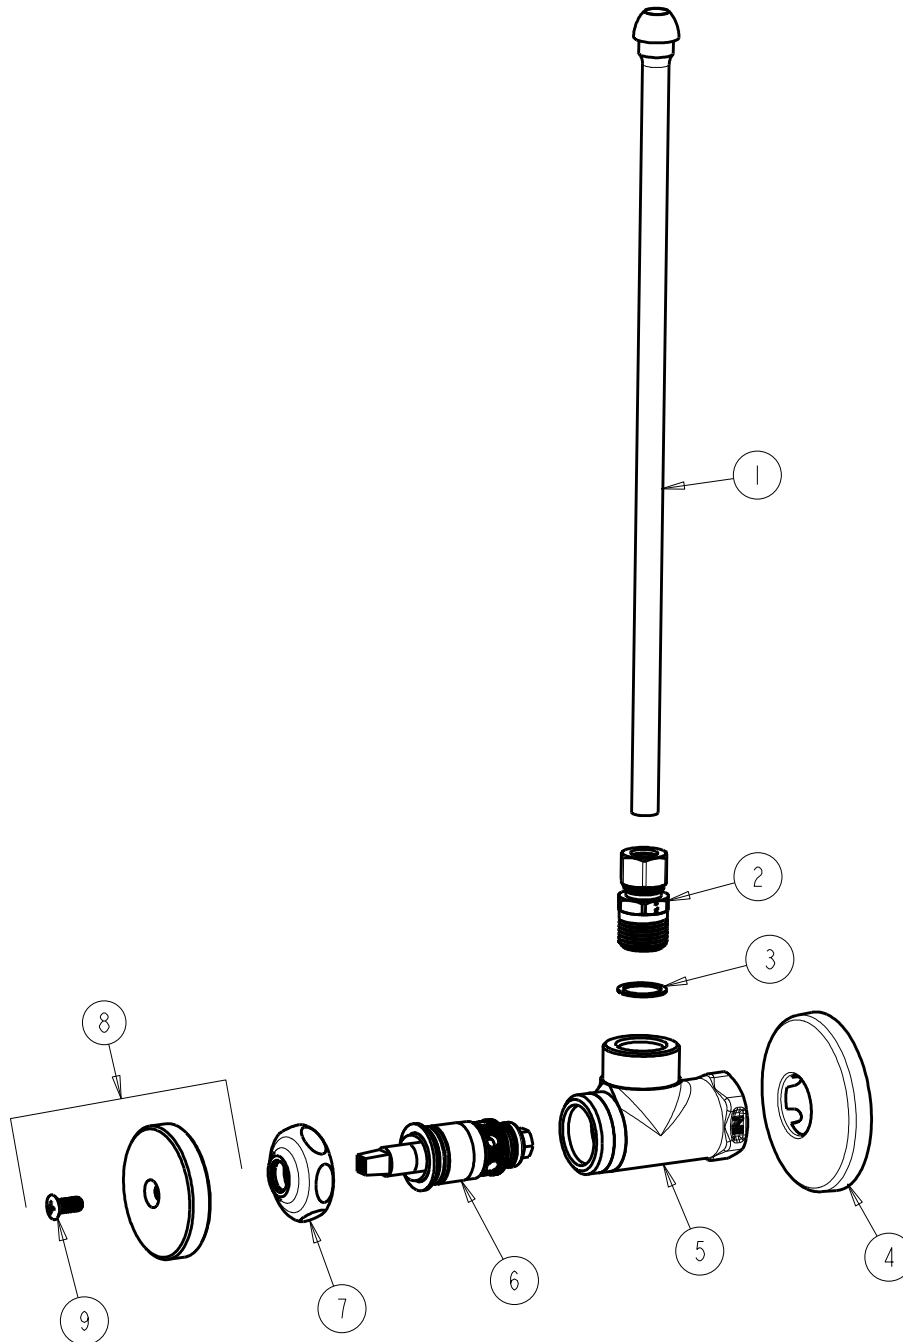

CHICAGO FAUCETS 

a Geberit company

2100 South Clearwater Drive
Des Plaines, IL 60018
Phone: 847-803-5000
Fax: 847-803-5454
www.chicagofaucets.com

FOR TECHNICAL ASSISTANCE
1-800-TEC-TRUE (1-800-832-8783)

REPAIR PARTS

BY: JAR DATE: 10-13-11
CHK: *JAR* REV:

FITTING NO.

1019-ABCP

SUBMITTED MODEL NO.

ITEM NO.

ITEM	PART NO.	DESCRIPTION
1	1016-001JKRCF	FLEXIBLE TUBE 3/8 X 11-7/8
2	1022-007KJKABRCF	COMP. FITTING 3/8 TUBE X 3/8 NPT
3	250-027JKRBF	BRASS WASHER
4	749-016JKCP	FLANGE
5	-----	VALVE BODY (NOT SOLD SEPERATELY)
6	217-XTLHJKABNF	CARTRIDGE, SLO-COMPRESSION
7	1-214JKCP	CAP
8	318-JKCP	PLAIN WHEEL HANDLE & SCREW
9	420-010JKRCF	SCREW, 10-32 UNC PH 1/2