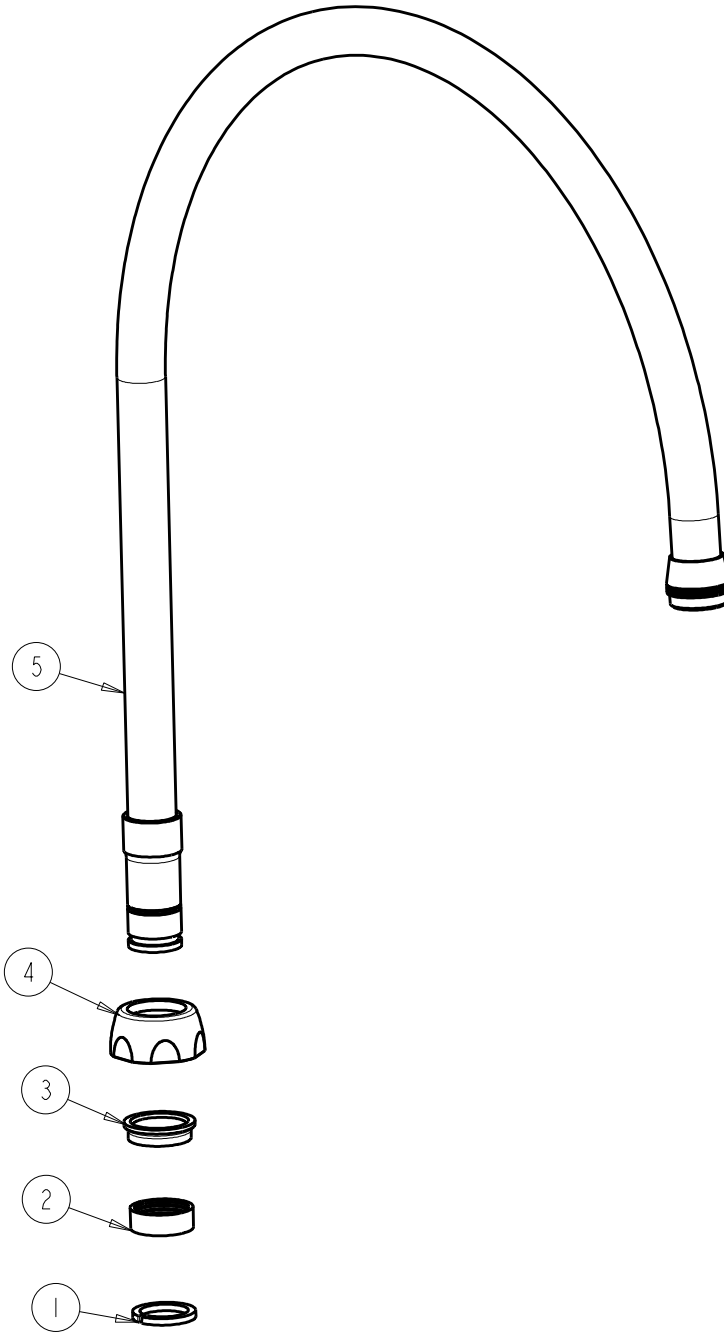

a Geberit company

2100 South Clearwater Drive
Des Plaines, IL 60018
Phone: 847-803-5000
Fax: 847-803-5454
www.chicagofaucets.com

FOR TECHNICAL ASSISTANCE
1-800-TEC-TRUE (1-800-832-8783)

REPAIR PARTS

BY: SID DATE: 01-14-16
CHK: *JK* REV:

FITTING NO.

GN12ASWVGJKABCP

SUBMITTED MODEL NO.

ITEM NO.

ITEM	PART NO.	DESCRIPTION
1	1-126JKABNF	SPLIT RING
2	1-006JKABNF	SPOUT PACKING
3	1-104JKABNF	SPOUT GLAND
4	1100-208JKCP	NUT, SPOUT 1-1/16-18 UNEF
5	-----	NOT SOLD SEPARATELY