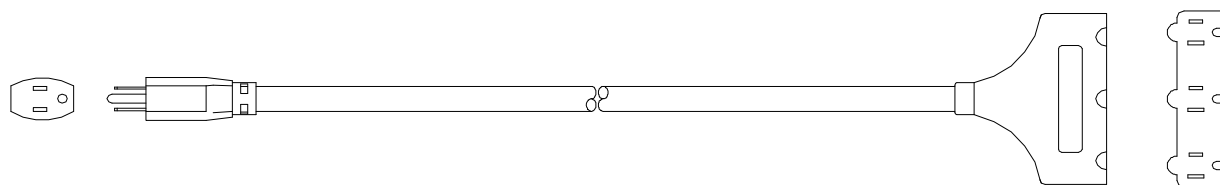

PRODUCT SPECIFICATION

CATALOG NUMBER: See table below
DESCRIPTION: Tri-Source[®] three receptacle extension cord, with a power indicator lamp in the cord connector
APPROVALS: UL/CSA or UL/CUL outdoor use cord set

CONSTRUCTION PARAMETERS:

Conductor: See table below
 Jacket material: PVC
 Jacket color: See table below
 Overall cable O.D. (nom): See table below
 Cord rating: Hard Usage per the National Electrical Code

Note: Plug and connector style may vary

Attachment plug configuration: NEMA 5-15P
 Cord connector configuration: NEMA 5-15R x 3
 Plug and connector material: Clear PVC, with a neon power indicator lamp in the cord connector block

ELECTRICAL PROPERTIES:

Cable temperature rating: -40 to +60 °C
 Nominal operating voltage: 125 VAC
 Maximum operating current: 15A

Catalog number	Length	Cable type	Color	Conductor	Cable O.D. (nom)
04287	25 ft	SJTOW	Black	14 AWG, 41/30 BC	0.352 in
04187	25 ft	SJTW	Yellow	12 AWG, 65/30 BC	0.420 in
04188	50 ft				
04189	100 ft			10 AWG, 104/30 BC	0.567 in
04388	50 ft				
04389	100 ft				