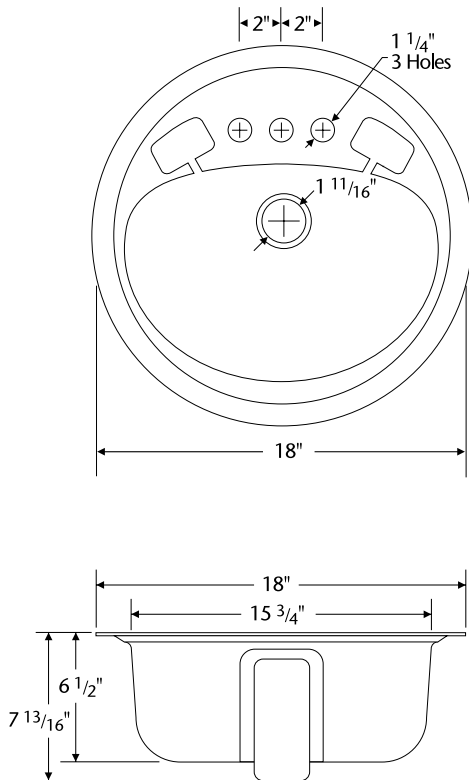

DAISY 18" X 18" X 6 1/2"
PORCELAIN ENAMEL
ROUND LAVATORY

021-2430 CENTERSET PUNCH, FLAT-RIM

DESCRIPTION:

The Daisy 18" round flat-rim porcelain enamel lavatory with 4" centersets - sits even with the countertop - the sculptured soap depressions make this flat mounting surface at home anywhere - accommodates the latest faucet designs - requires a stainless steel mounting rim (not included) weighs 10 lbs - acid resistant porcelain enameled steel - plastic overflow eliminates pop-offs and rust - installation template printed on shipping carton. This product is compatible or complies with ASME A112.19.1/CSA B45.2 (Standard for Enameled Steel Plumbing Fixtures), WW-P 541 (U.S. Military Federal Specification), HUD-FHA-VA, LEED, and the Buy American Act, as applicable when installed accordingly. Available in white, bone and biscuit colors. Faucets and stainless rim not included. Made in the USA.

Weight - 10 lbs

1400 Park Street • P.O. Box 18010 • Evansville, IN 47719-1010 • (812) 423-5401 • Fax (812) 429-2254 • www.bootz.com • webmaster@bootz.com

DAISY 18" X 18" X 6 1/2" PORCELAIN ENAMEL ROUND LAVATORY

Daisy Round Lavatory 18" Round

021-2430 Centerset punch, flat-rim

Complies with:

All fixtures are compatible or comply with ANSI, ASME, CSA, WW-P 541, HUD-FHA-VA, LEED and the "Buy America Act" where applicable when installed accordingly.

Standard Features:

"The affordable alternative to cast iron"
Full length sound deadening pad
Slip resistant bottom
Set it and level it

Made in the USA

All Dimensions +/- 1/8" unless otherwise noted.

Dimensions shown are for reference.
Actual dimensions may vary slightly and
should be checked prior to installation
SS 5/14