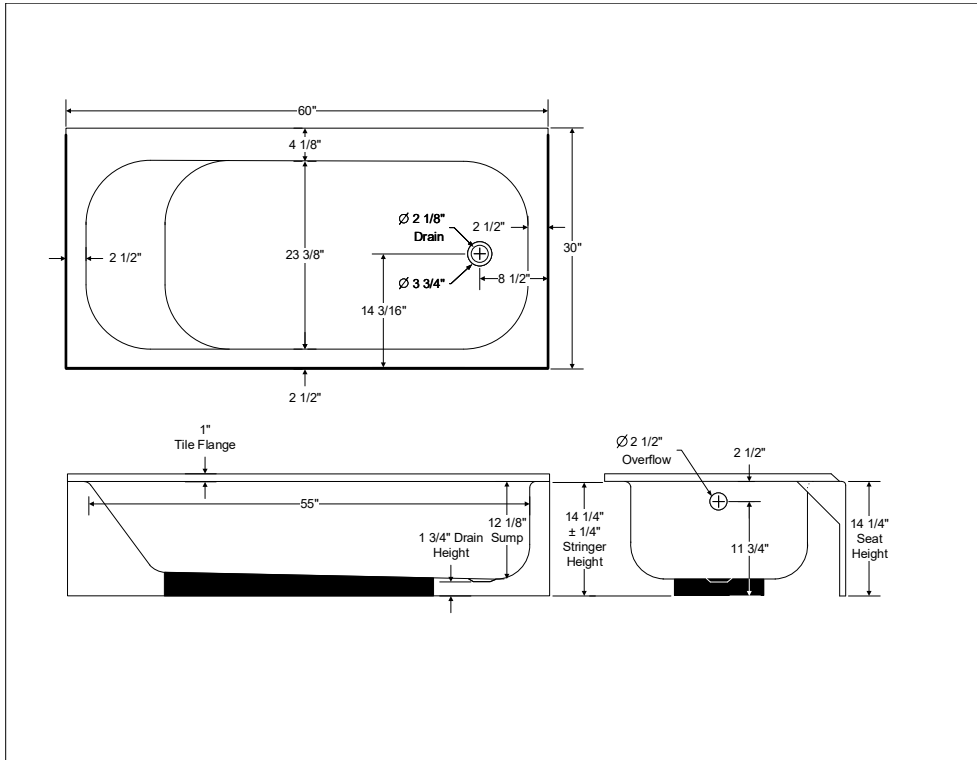

Aloha - Wholesale

Model number:

BZ010008

Dimensions: 60" x 30" x 14"

Installation: Alcove

Material: Porcelain-finished Steel

Standard Features:

The Industry's #1 Selling Porcelain-Finished Bathtub

Biscuit

Certifications

MAAX products adhere to one or more of the following certifications:

Aloha - Wholesale

Model number:

BZ010008

Dimensions: 60" x 30" x 14"

Installation: Alcove

Material: Porcelain-finished Steel

Dimensions:

60 x 30 x 14 1/4 in.
(x x mm)

Water capacity:

40 gallons - liters

Weight:

64 lbs - kg

Bathing well:

55 X 23 3/8 in.

Deep sump height:

12 1/8 in. - mm

Deck width:

30 in. -

Drain location:

Left

Right