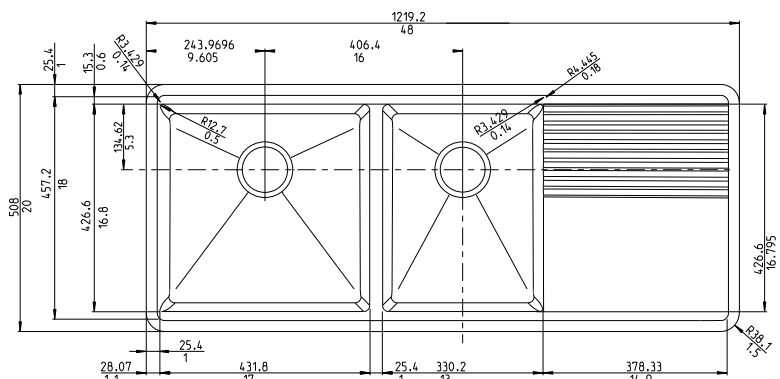

JOB INFORMATION

Job Name: _____

Contact: _____

Date Specified: _____

Specifier: _____

Contractor: _____

NOMINAL DIMENSIONS

Model 440408 shown

OVERALL	CUT OUT SIZE	BOWL DEPTHS LEFT	BOWL DEPTHS RIGHT	DRAIN
48" x 20"	Template provided with approximate 1/8" reveal	9-1/2"	9-1/2"	3-1/2"

DXF cutout templates available on our website.

BLANCO AMERICA

800.451.5782