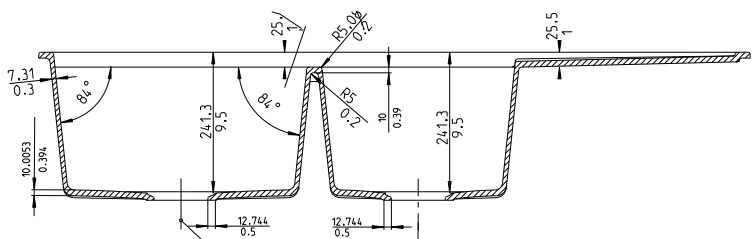

JOB INFORMATION

Job Name: _____

Contact: _____

Date Specified: _____

Specifier: _____

Contractor: _____

NOMINAL DIMENSIONS

Model 440408 shown

OVERALL	CUT OUT SIZE	BOWL DEPTHS LEFT	BOWL DEPTHS RIGHT	DRAIN
48" x 20"	Template provided with approximate 1/8" reveal	9-1/2"	9-1/2"	3-1/2"

DXF cutout templates available on our website.

BLANCO AMERICA

800.451.5782