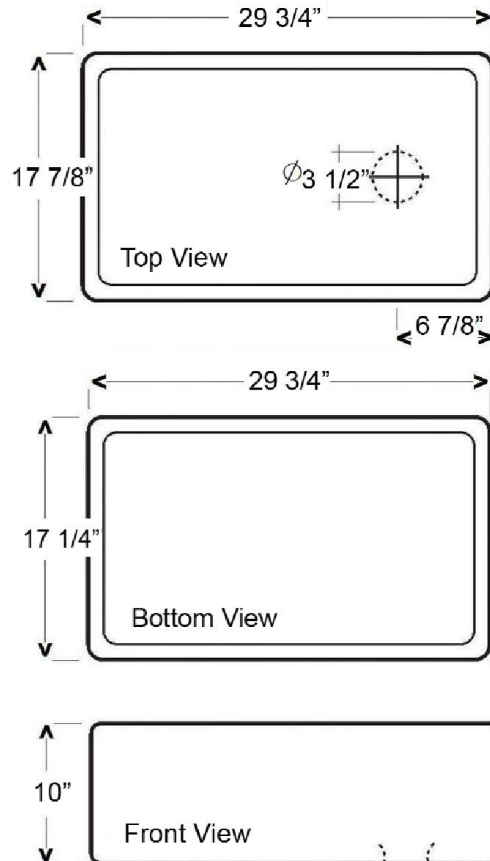

Dimensions of fixture are nominal and may vary within the range of tolerances established by ANSI Standard A112.19.2. Dimensions and specifications subject to change without notice.