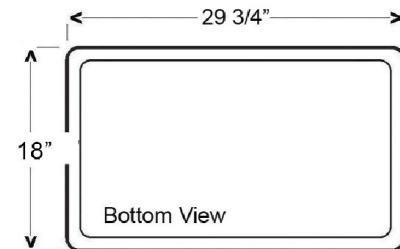

**30" DELIA SINGLE
BOWL FARMER SINK**

Cat. No
FS30CD

W: 29-³/₄"
D: 18"
H: 10"

Features:

- ▶ Constructed of Fireclay
- ▶ Center drain
- ▶ Single Bowl
- ▶ Accommodates 3-¹/₂" drain
- ▶ Flange extension not needed
- ▶ Finished on all 4 sides

Interior Bowl Dimensions:

Basin Interior: 27-¹/₂" X 15-³/₄"

Basin Depth: 8-¹/₂"

Dimensions of fixture are nominal and may vary within the range of tolerances established by ANSI Standard A112.19.2.2013. Dimensions and specifications subject to change without notice.