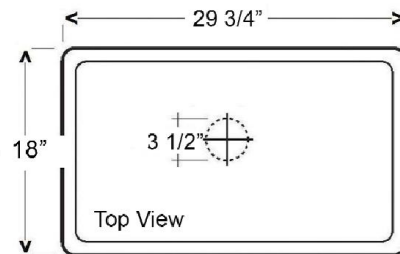

**30" DELIA SINGLE
BOWL FARMER SINK**

Cat. No
FS30CD

W: 29-³/₄"
D: 18"
H: 10"

Features:

- ▶ Constructed of Fireclay
- ▶ Center drain
- ▶ Single Bowl
- ▶ Accommodates 3-¹/₂" drain
- ▶ Flange extension not needed
- ▶ Finished on all 4 sides

Interior Bowl Dimensions:

Basin Interior: 27-¹/₂" X 15-³/₄"

Basin Depth: 8-¹/₂"

Dimensions of fixture are nominal and may vary within the range of tolerances established by ANSI Standard A112.19.2.2013. Dimensions and specifications subject to change without notice.