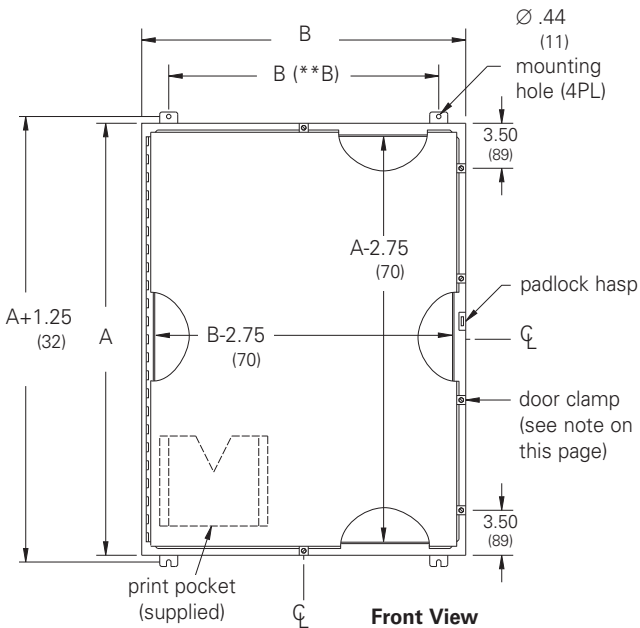

### Subclass: DGO & D00

**Notes:** Dimensions: \*\*B = (-2.50) if 12 inches wide; (-6.00) if wider than 12 inches.

We can provide special sizes, finishes and other modifications. Consult the factory for your special requirements.

Type 4X Panel Enclosures

**Notes:** Clamps are mounted along three sides of the enclosure door. Spacing between clamps along side opposite the hinge does not exceed 15 inches. Dimensions are in inches. Millimeters shown are for reference only. Data subject to change without notice.