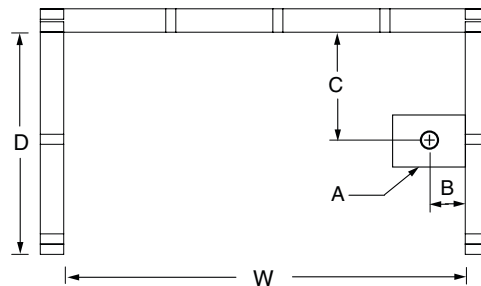

COLOR OPTIONS

Stock	Upgraded	Premium
Almond White	Linen/Biscuit Bone	Black Mexican Sand Sand Bar Sterling Silver

2603CT

60 x 32 x 72
inches

FEATURES lbs Dimensional Tolerance $\pm 3/8"$. Dimensions needed for site preparation should be measured from the unit. Aquatic assumes no responsibility for preparatory work.

Model #	Material	Wall Finish	Jets	Motor	Controls	Drain	Net Wt.	Pkg. Wt.
Tub-Shower #26033CT	AcrylX™	Smooth Tile	-	-	-	LH or RH	125	130

DIMENSIONS

Specifications	inches
Width: Overall / Net	60
Depth: Overall / Net	33 1/4 / 32
Height: Overall / Net	73 1/4 / 72
Enclosure Opening	56
Skirt Height	15
Drain Rough-In (from Back Wall)	16
Drain Rough-In (from Side Wall)	2
Drain: Diameter / Clearance	2 / 7/8

FRAMING DIMENSIONS

 inches

Type	D Depth	W Width	H Height	A	B	C
Alcove	33 1/4	60 1/8	-	Box Out	2	16

SUMP DATA

Top of Drain to Bottom of Overflow	Capacity to Overflow gal	Min. Operating Capacity gal	WIDTH @ centerline		DEPTH @ centerline	
			Top	Bottom	Top	Bottom
10 1/2	46	-	53 3/8	44	22 7/8	20 1/4