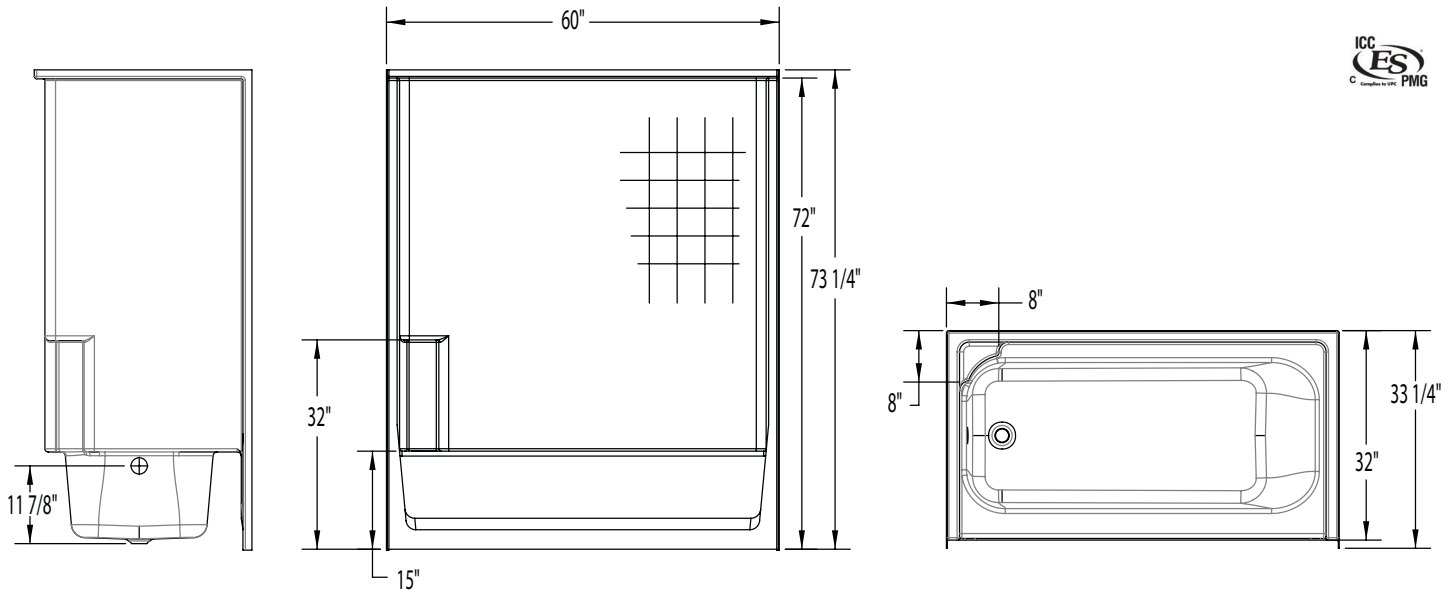

2603CT – EVERYDAY TUB/SHOWERS

60 x 32 x 72 inches

FEATURES

- Tub-shower
- Smooth tile finish
- Ergonomic backrest
- Molded toiletry shelves
- Slip-resistant textured bottom
- Left or right hand drain
- AcrylX™ applied acrylic surface
- Lifetime limited warranty

OPTIONS

- Grab bar reinforcement
- Factory installed assisted care grab bars
- Designer drain, waste & overflow
- Shower Door Series L0516

AQUATIC ADVANTAGE

- National distribution
- 6 manufacturing facilities
- Private fleet
- Centralized customer service
- Field support

COLOR OPTIONS

Stock	Upgraded	Premium
Almond White	Linen/Biscuit Bone	Black Mexican Sand Sand Bar Sterling Silver

2603CT

60 x 32 x 72
inches

FEATURES lbs Dimensional Tolerance $\pm 3/8"$. Dimensions needed for site preparation should be measured from the unit. Aquatic assumes no responsibility for preparatory work.

Model #	Material	Wall Finish	Jets	Motor	Controls	Drain	Net Wt.	Pkg. Wt.
Tub-Shower #26033CT	AcrylX™	Smooth Tile	-	-	-	LH or RH	125	130

DIMENSIONS

Specifications	inches
Width: Overall / Net	60
Depth: Overall / Net	33 1/4 / 32
Height: Overall / Net	73 1/4 / 72
Enclosure Opening	56
Skirt Height	15
Drain Rough-In (from Back Wall)	16
Drain Rough-In (from Side Wall)	2
Drain: Diameter / Clearance	2 / 7/8