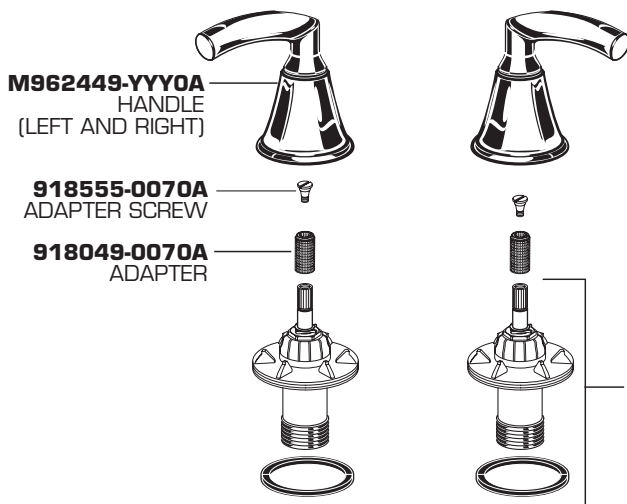

American Standard

**TROPIC
DECK MOUNT TUB
FILLER TRIM KIT**

MODEL NUMBER

T038.900

M962449-YYY0A
HANDLE
(LEFT AND RIGHT)

918555-0070A
ADAPTER SCREW

918049-0070A
ADAPTER

M962484-YYY0A
SPOUT KIT

M962380-0070A
HANDLE ADAPTER
KIT

922388-YYY0A
STREAM
STRAIGHTENER

M907607-YYY0A
SPOUT ESCUTCHEON

911903-0070A
RUBBER RING

M961477-0070A
SPOUT ADAPTER KIT

M961478-0070A
SPOUT SEAL KIT

Replace the "YYY" with
appropriate finish code