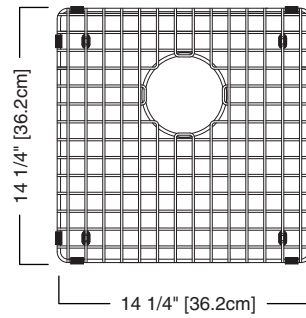

STAINLESS STEEL BOTTOM GRID

- ☐ Polished stainless with black poly feet and side bumpers

Nominal Dimensions:
14 1/4" x 14 1/4" x 1"

IMPORTANT: These measurements are subject to change or cancellation.
No responsibility is assumed for use of superseded or voided leaflet.