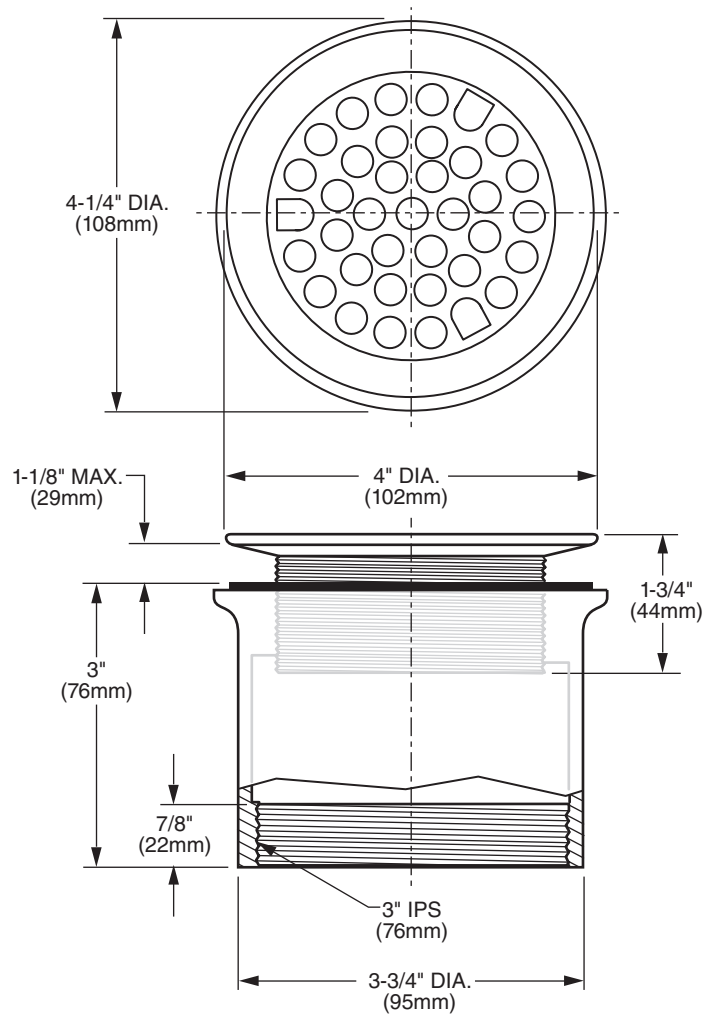

**MODEL NUMBER:**

- ☐ **7721.038 Grid Strainer for 3-1/2" Outlet Sink**  
Polished Chrome Finish.

**GENERAL DESCRIPTION:**

Grid strainer for sink with 3-1/2" (89mm) outlet.  
3" I.P.S. connection.

**PRODUCT FEATURES:**

- For 3-1/2" (89mm) outlet sink
- 3" I.P.S. connection
- Available in Chrome (002)

**CODES AND STANDARDS**

These products meet or exceed the following codes and standards:

**ASME A112.18.2**  
**CSA B 125.2**

**SUGGESTED SPECIFICATION:**

Grid drain shall be for installation on sinks with 3-1/2" outlet. Shall feature 3" I.P.S. connection. Fitting shall be American Standard Model # 7721.038.002.

*American Standard*