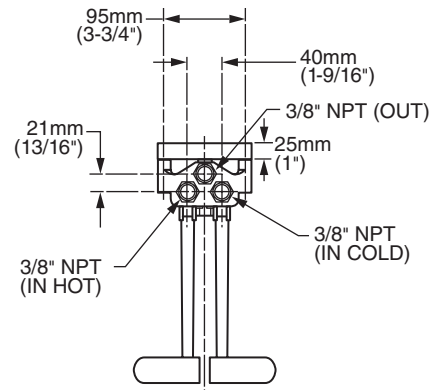

**MODEL NUMBER:**

- 7679.112 Self-Closing Double Pedal Valve**  
 Wall-mounted. Extended color-coded pedals, red (hot) and blue (cold).

**GENERAL DESCRIPTION:**

Cast brass valve body with wall-mounted self-closing color-coded double pedal valves. Chrome-plated housing. Extended pedals. Top Inlets are 3/8" female NPT inlets to back on 1-9/16" (40mm) centers. 3/8" female NPT top outlet.

**PRODUCT FEATURES:**

**Brass Construction:** Durable - Excellent in high use applications.

**Cast Aluminum Foot Action Mixing:** Water supply controlled by self-closing cast aluminum color-coded pedals, red (hot) and blue (cold).

**Polished Chrome Finish:** Excellent in commercial applications.

**SUGGESTED SPECIFICATION:**

Wall-mounted double pedal valve shall feature cast brass valve body, extended aluminum color-coded pedals and chrome-plated housing. Individual brass valves shall be self-closing. Shall feature individual hot and cold valves. Fitting shall be American Standard Model Model #7679.112.