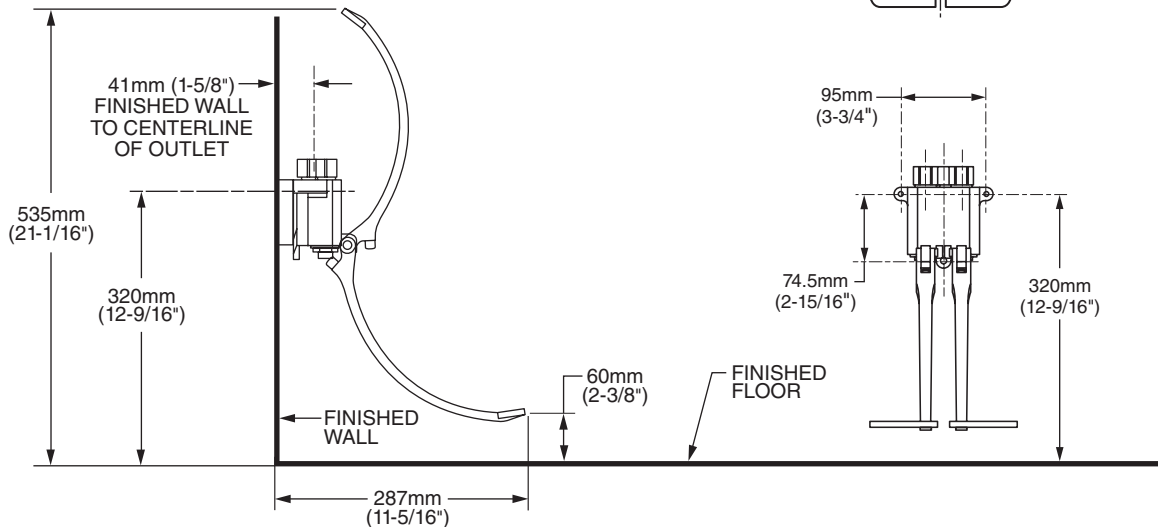

**MODEL NUMBER:**

- 7679.112 Self-Closing Double Pedal Valve**  
 Wall-mounted. Extended color-coded pedals, red (hot) and blue (cold).

**GENERAL DESCRIPTION:**

Cast brass valve body with wall-mounted self-closing color-coded double pedal valves. Chrome-plated housing. Extended pedals. Top Inlets are 3/8" female NPT inlets to back on 1-9/16" (40mm) centers. 3/8" female NPT top outlet.

**PRODUCT FEATURES:**

**Brass Construction:** Durable - Excellent in high use applications.

**Cast Aluminum Foot Action Mixing:** Water supply controlled by self-closing cast aluminum color-coded pedals, red (hot) and blue (cold).

**Polished Chrome Finish:** Excellent in commercial applications.

**SUGGESTED SPECIFICATION:**

Wall-mounted double pedal valve shall feature cast brass valve body, extended aluminum color-coded pedals and chrome-plated housing. Individual brass valves shall be self-closing. Shall feature individual hot and cold valves. Fitting shall be American Standard Model Model #7679.112.